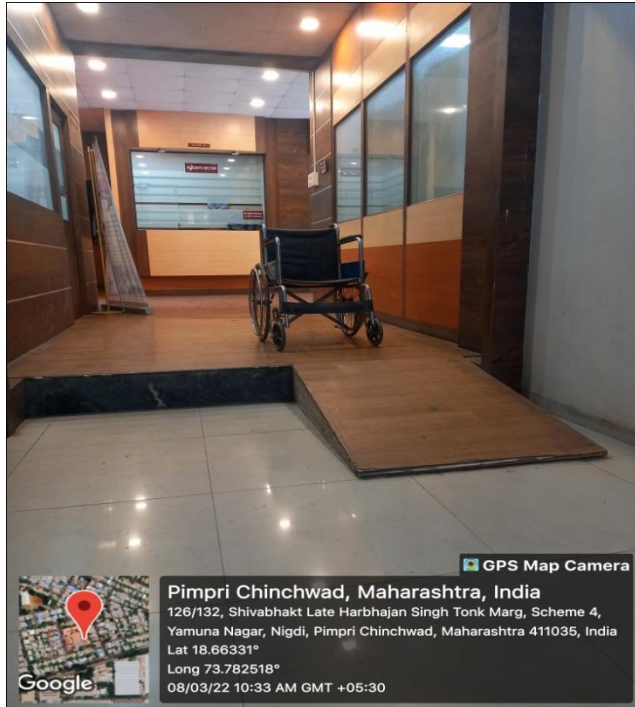

### Facilities Available for Divyangjan person

Lift

Rail

Ramp

Students

  
**Principal**  
P. E. Society's  
Modern College of Commerce  
and Computer Studies,  
Nigdi, Pune - 411 044

Facilities available for **divyangjan** Person

Wheel Chair and Ramp

Peon staff for assist divyangjan student.

Wash room for Divyangjan Students

Bio-Toilet

  
**Principal**  
P. E. Society's  
Modern College of Commerce  
and Computer Studies,  
Nigdi, Pune - 411 044