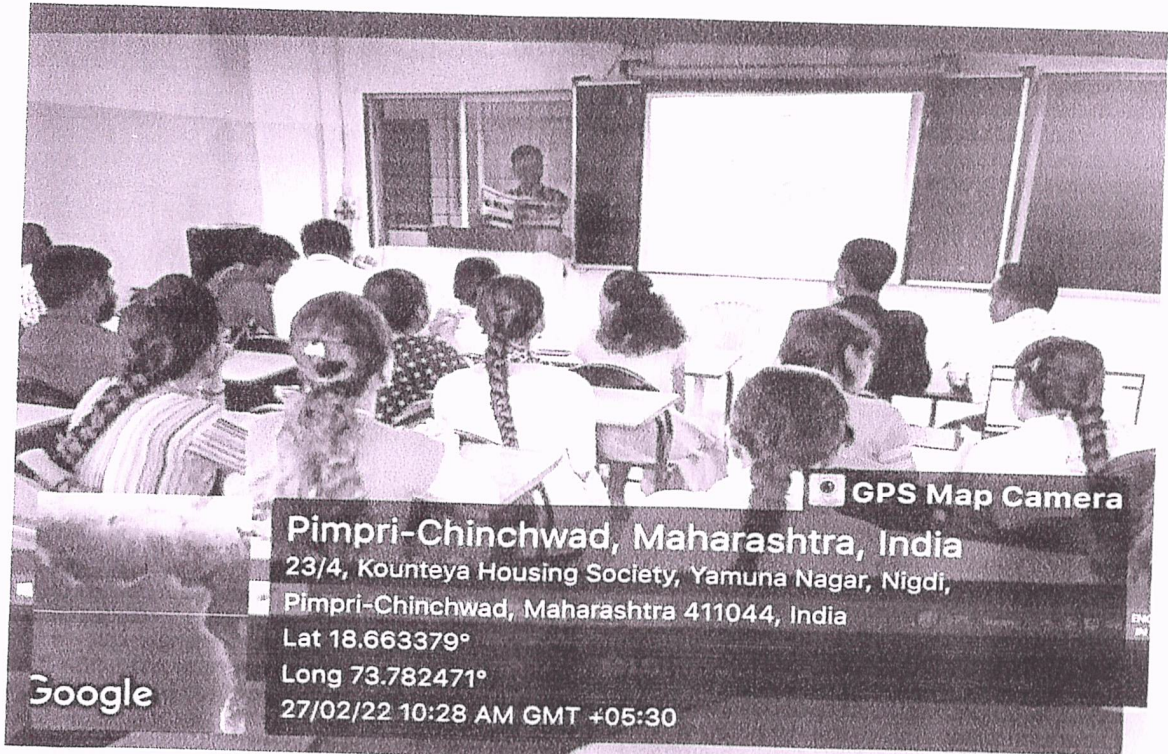

Academic Year 2021-22

Marathi Rajbhasha Din dated 27/02/2022

[Handwritten Signature]

Principal
P. E. Society's
Modern College of Commerce
and Computer Studies,
Nigdi, Pune - 411 044

[Handwritten Signature]

Principal
P. E. Society's
Modern College of Commerce
and Computer Studies,
Nigdi, Pune - 411 044