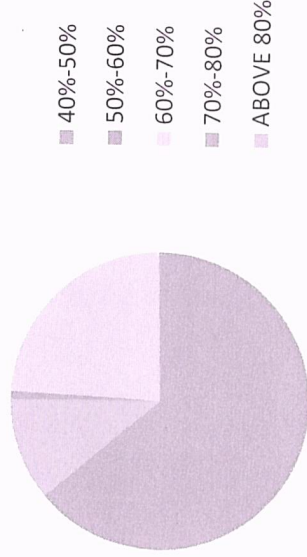

NO. OF STUDENTS

[Signature]
Principal
P. E. Society's
Modern College of Commerce
and Computer Studies,
Nigdi, Pune - 411 044