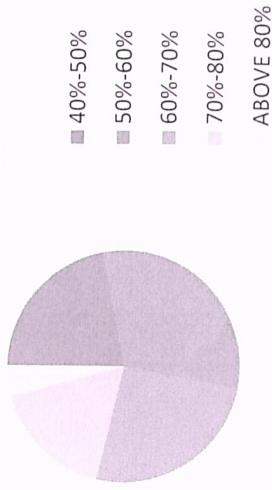

Admission based on 12th percentages. A.Y.2017-2018

SIZE	NO. OF STTUDENTS
40%-50%	45
50%-60%	64
60%-70%	53
70%-80%	35
ABOVE 80%	9

STATISTICAL REPORT