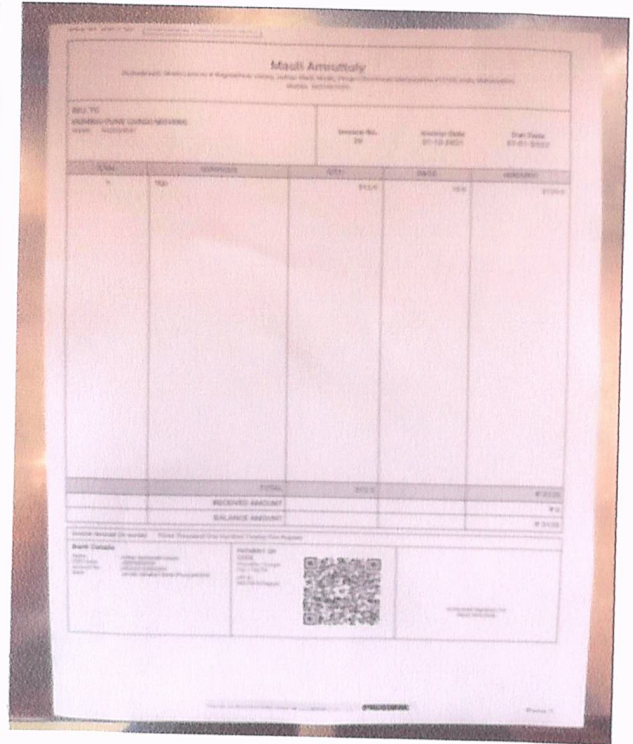

Entrepreneurs

Mahadevi From T.Y.B.COM Started her beg business. Akash Started Tea & Snacks Stall.