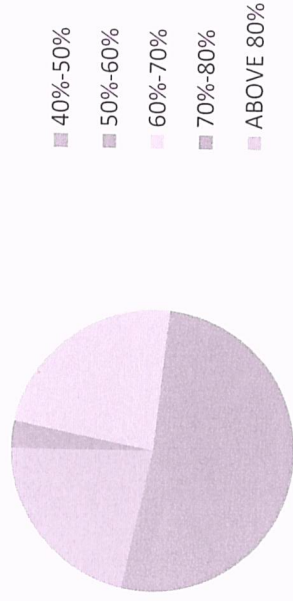

NO. OF STUDENTS

Principal
P. E. Society's
Modern College of Commerce
and Computer Studies,
Nigdi, Pune - 411 044