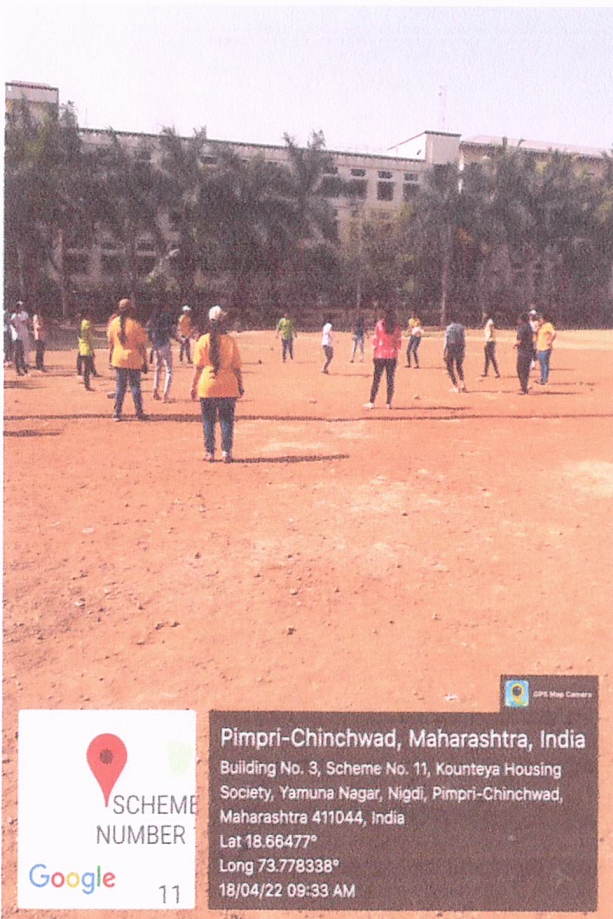

1) Poorva Bora- TYBCom

  
Principal  
P. E. Society's  
Modern College of Commerce  
and Computer Studies,  
Nigdi, Pune - 411 044

- 13
- 
49\_C\_Pramod Jad...

  - 
Amruta Dusane

  - 
harsh Gajbhare

  - 
Modern college