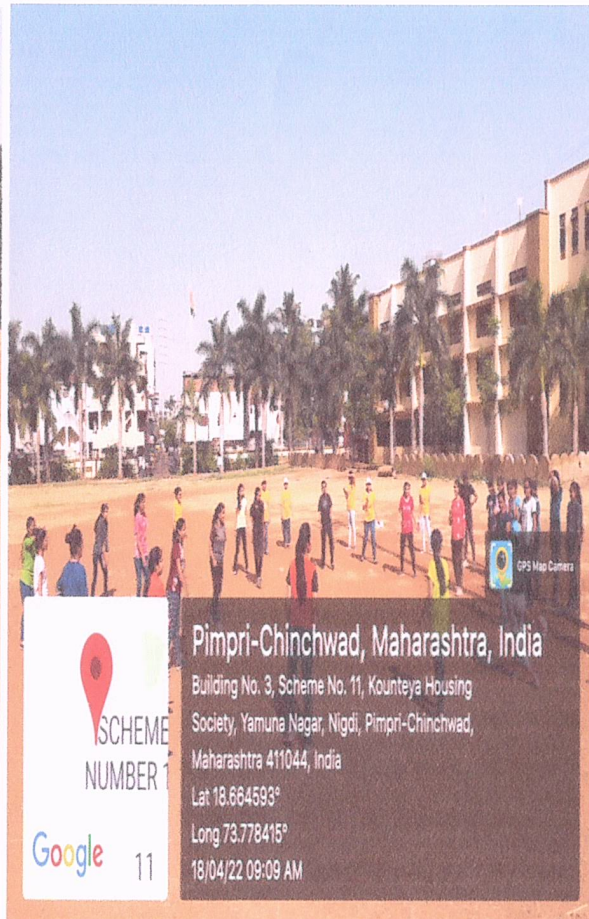

1) Devayani Shirgave- TYBCom

2) Anisha Chaudhary- TYBCA

• **Carrom Winners(Girls)**

1) Kartik Mote -TYBCom

2) Neel Lonare- FYBCom

• **Chess Winners(Boys)**

1) Aditya Pandagale- TYBBA(CA)

• **Chess Winners(Girls)**

1) Poorva Bora- TYBCom

Principal
P. E. Society's
Modern College of Commerce
and Computer Studies,
Nigdi, Pune - 411 044