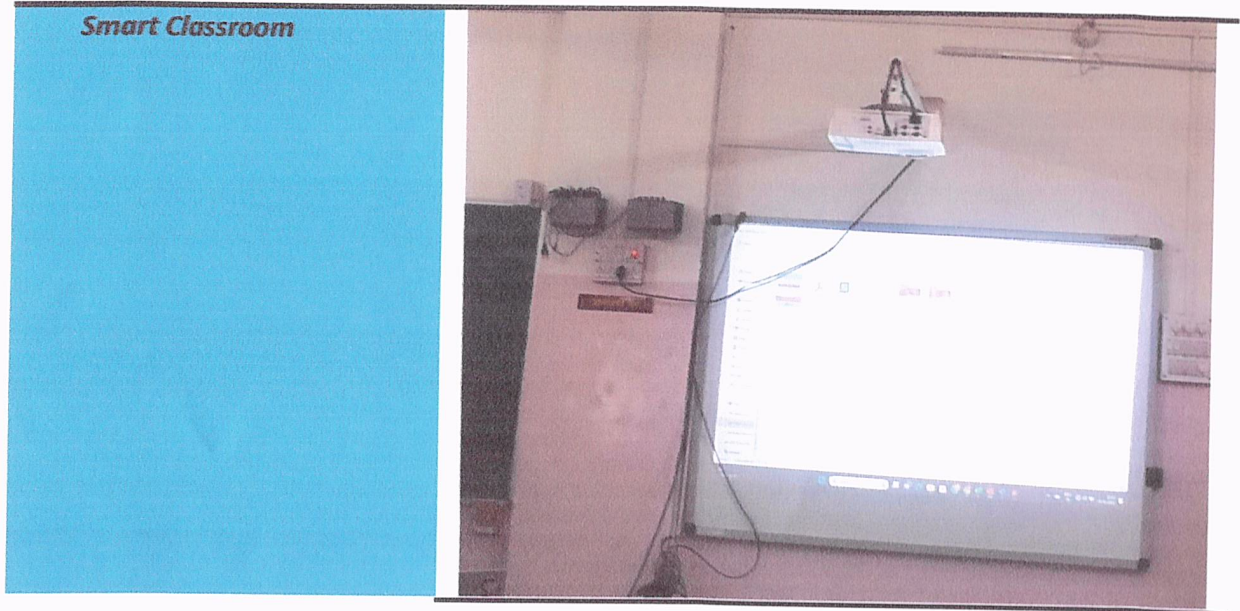

Progressive Education Society's
MODERN COLLEGE OF COMMERCE & COMPUTER STUDIES
(Affiliated To Savitribai Phule Pune University,
Recognized by Govt. Of Maharashtra)

Modern Education Campus, Sector-21, Yamunanagar, Nigdi, Pune-411044

Principal
P. E. Society's
Modern College of Commerce
and Computer Studies,
Nigdi, Pune - 411 044