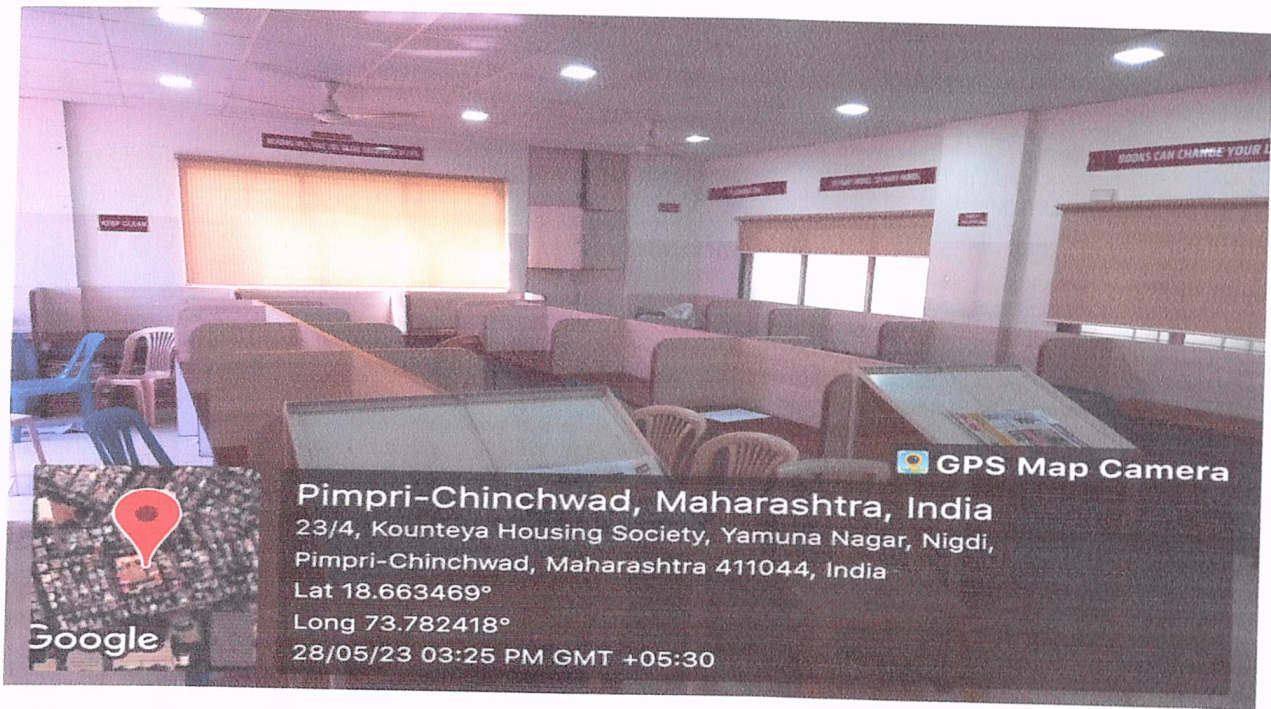

Reading room:

Principal
P. E. Society's
Modern College of Commerce
and Computer Studies,
Nigdi, Pune - 411 044