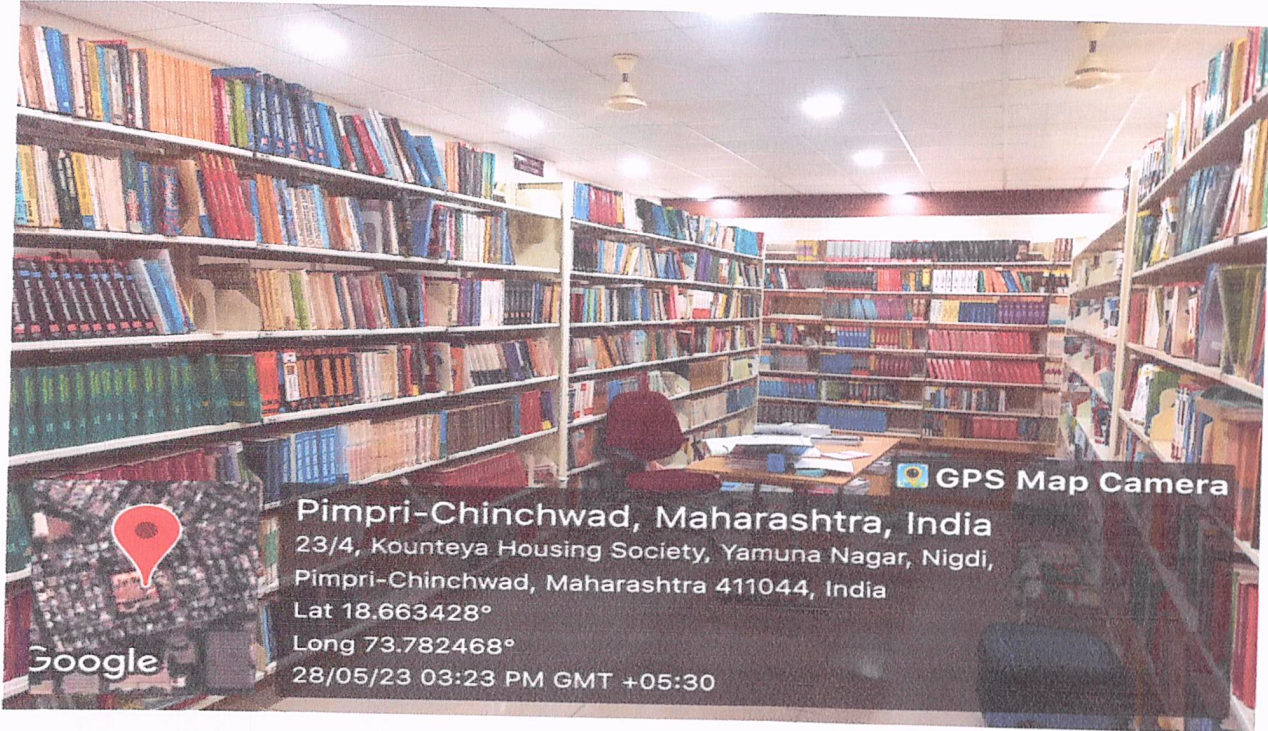

Books:

P

[Signature]
Principal
P. E. Society's
Modern College of Commerce
and Computer Studies,
Nigdi, Pune - 411 044