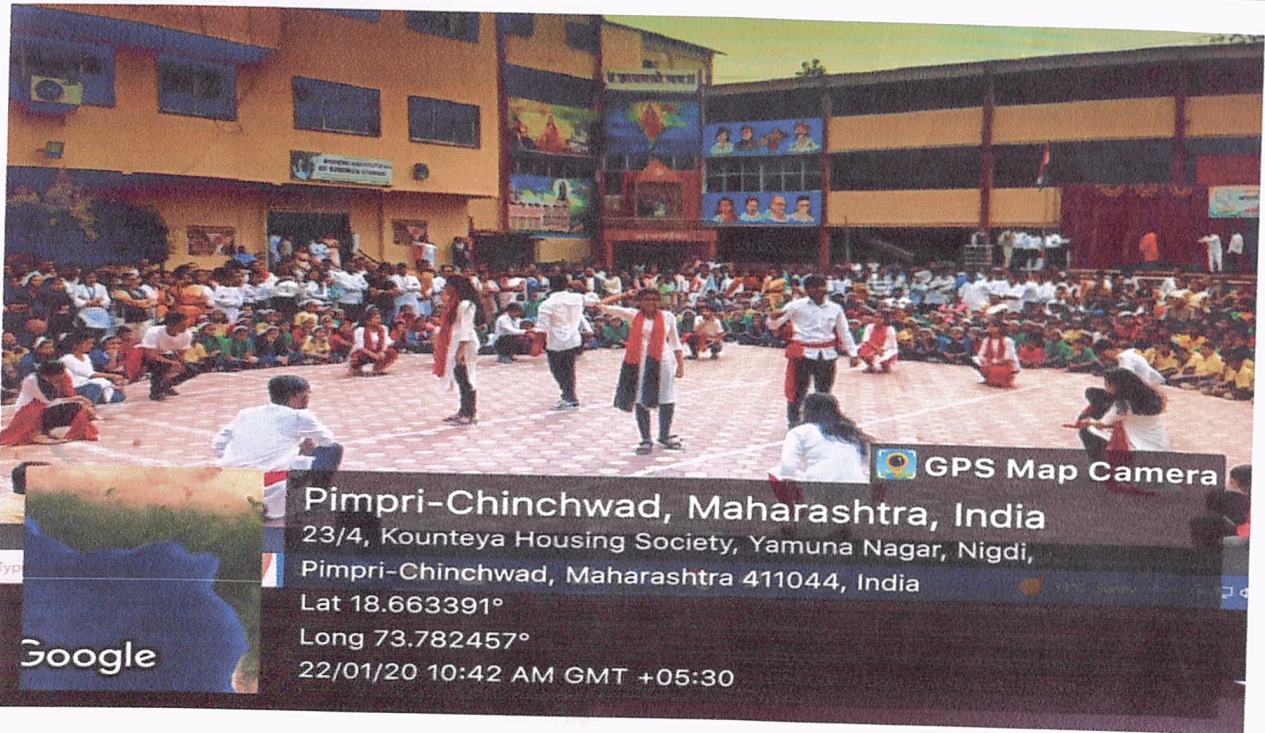

Academic Year 2019-20

Savitribai Phule Jayanti dated.03/01/2020

Principal

P. E. Society's
Modern College of Commerce
and Computer Studies,
Nigdi, Pune - 411 044

Academic Year 2019-20

Save Girl Child(Street Play)