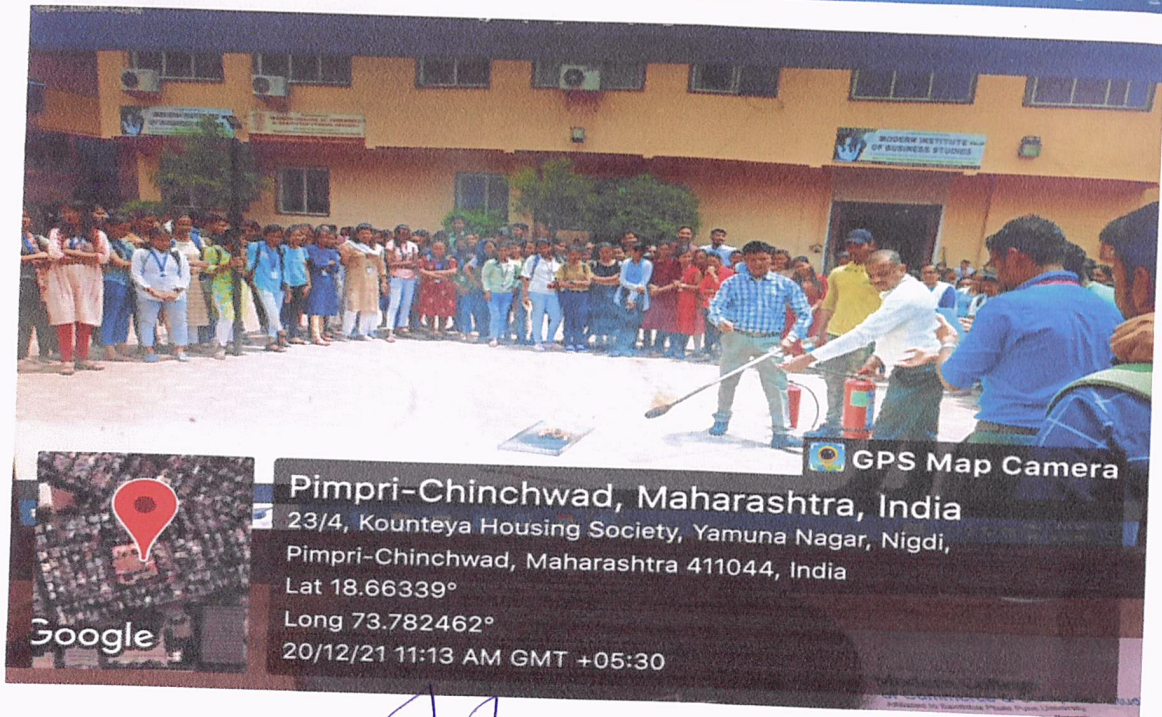

Event: Yoga day(Online) report

[Handwritten Signature]
Principal

P. E. Society's
Modern College of Commerce
and Computer Studies,
Nigdi, Pune - 411 044

[Handwritten Signature]

Academic Year 2020-21

Fire & safety Mockdrill Session dated.20/12/2021