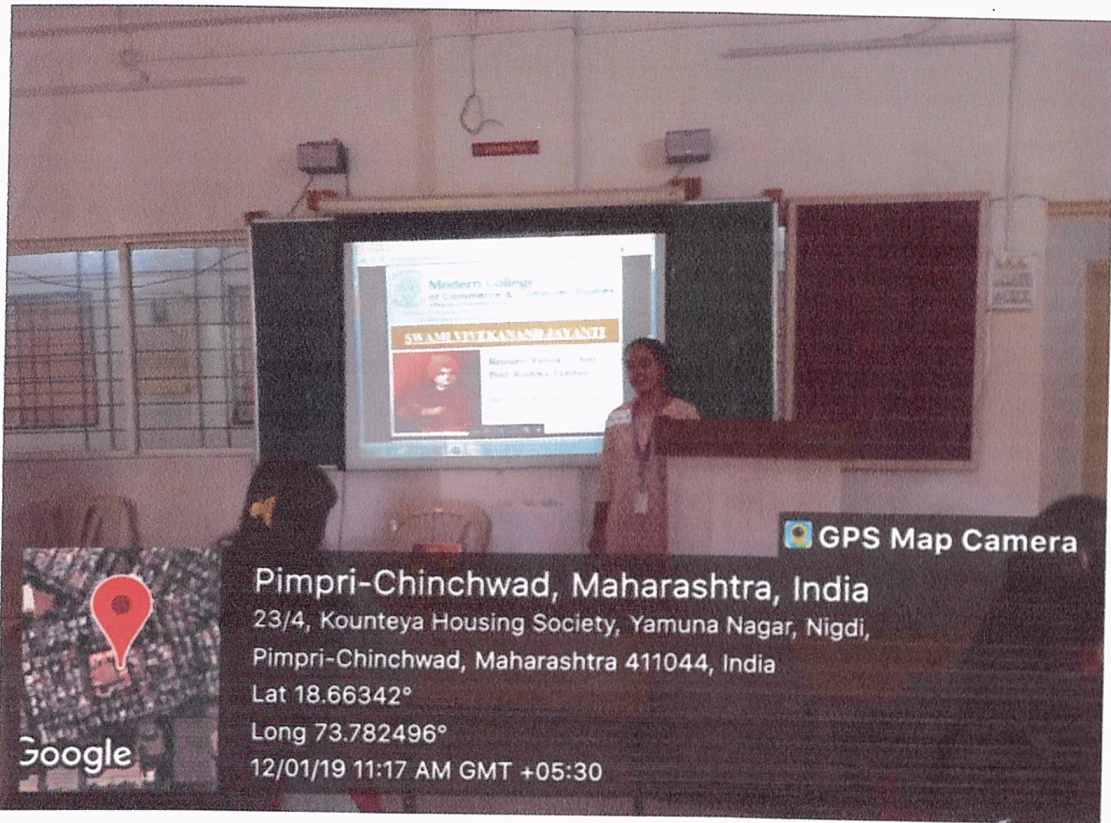

Academic Year 2018-19

Swami Vivekananda Jayanti

[Signature]
Principal
P. E. Society's
Modern College of Commerce
and Computer Studies,
Nigdi, Pune - 411 044