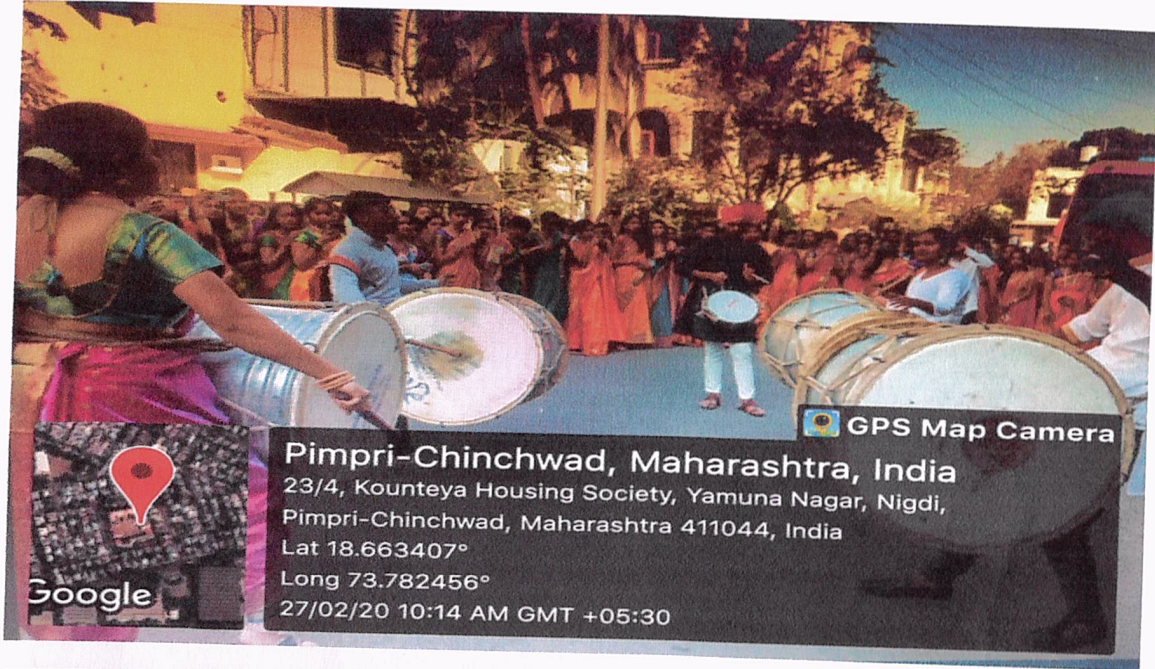

Academic year 2019-20

Shivjayanti Celebration Dated.27/02/2020

Principal
P. E. Society's
Modern College of Commerce
and Computer Studies,
Nigdi, Pune - 411 044