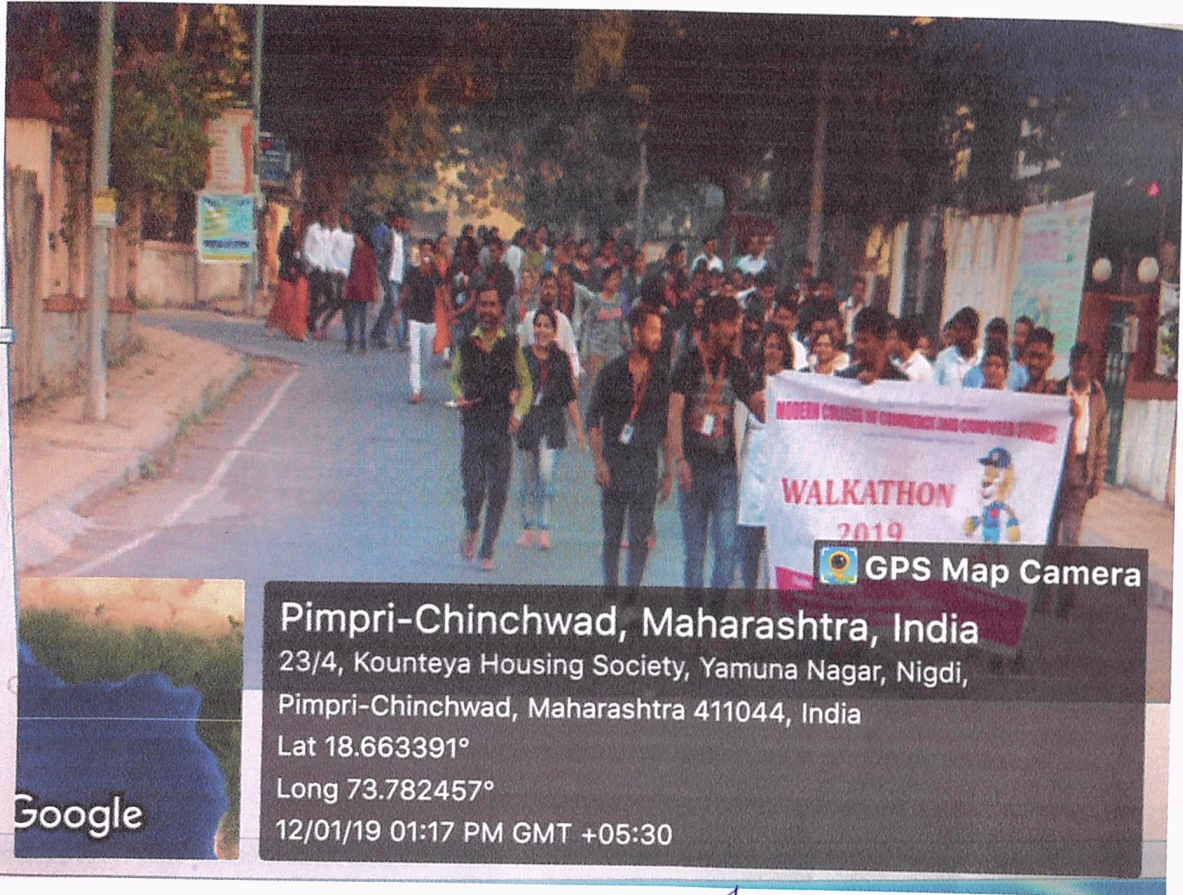

Academic Year 2019-20

Walkathon
Aids Awareness Program Dt.12/01/2019

Principal
P. E. Society's
Modern College of Commerce
and Computer Studies,
Nigdi, Pune - 411 044