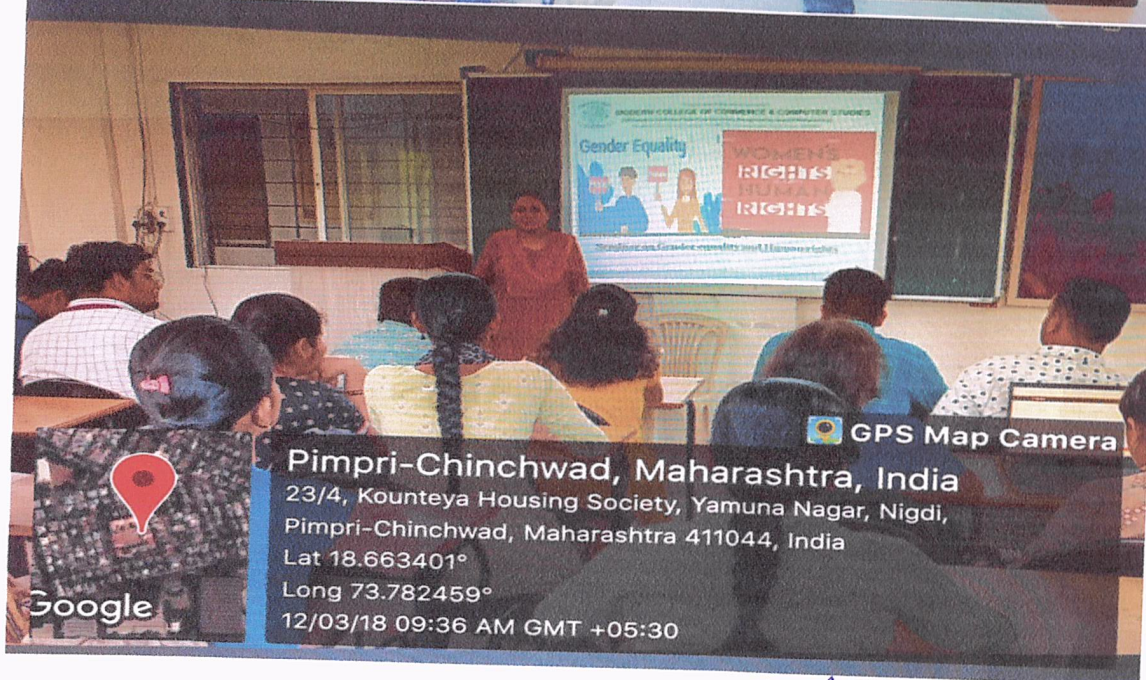

Academic Year 2018-19

Gender Equality & Human Rights Dated: 13/03/2018

Principal
P. E. Society's
Modern College of Commerce
and Computer Studies,
Nigdi, Pune - 411 044