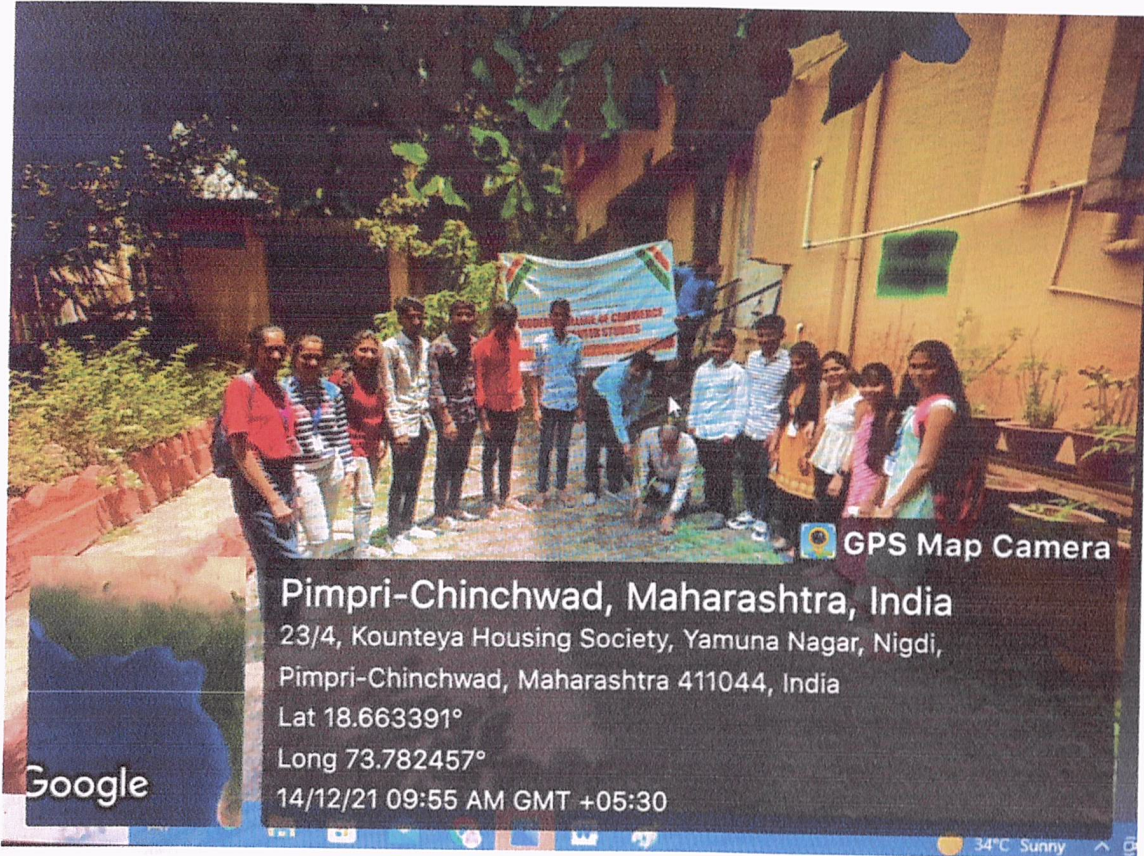

Academic Year 2021-22

Vaccination Drive dated.17/11/2021

[Signature]
Principal

**P. E. Society's
Modern College of Commerce
and Computer Studies,
Nigdi, Pune - 411 044**

Academic Year 2020-21

Tree plantation program dated .14/12/2021