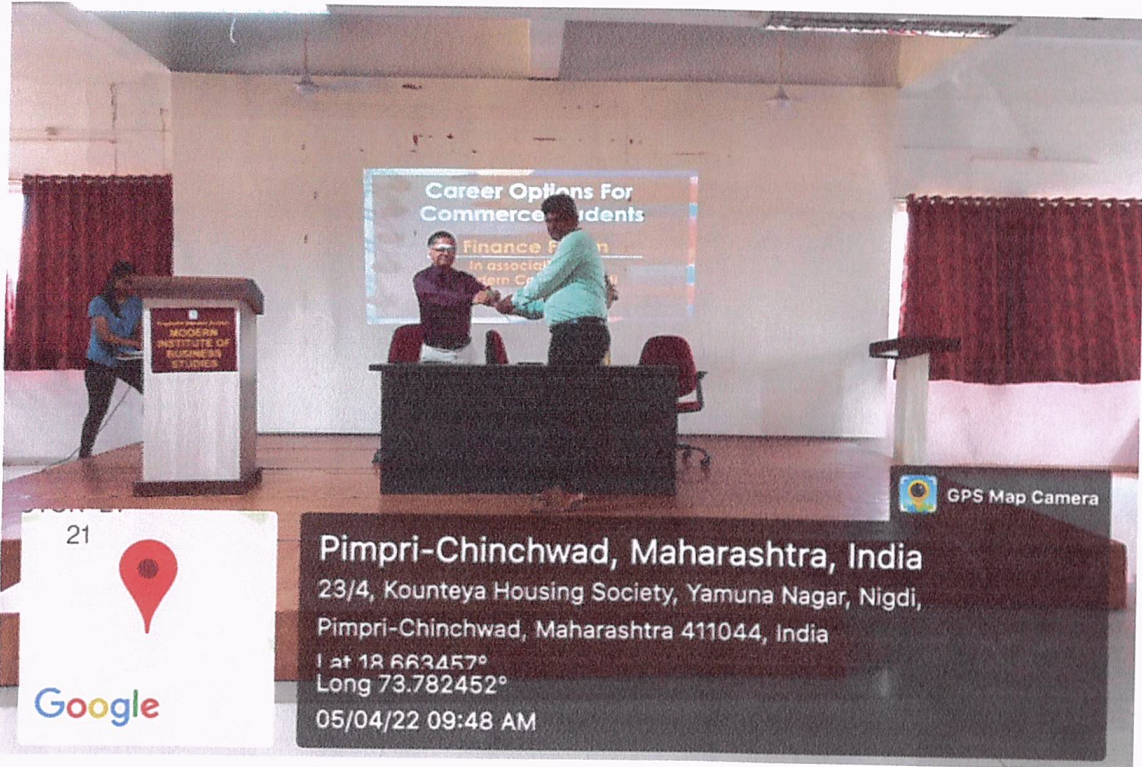

Academic Year 2021-22

Career options in commerce Session dated.05/04/2022

Principal
P. E. Society's
Modern College of Commerce
and Computer Studies,
Nigdi, Pune - 411 044