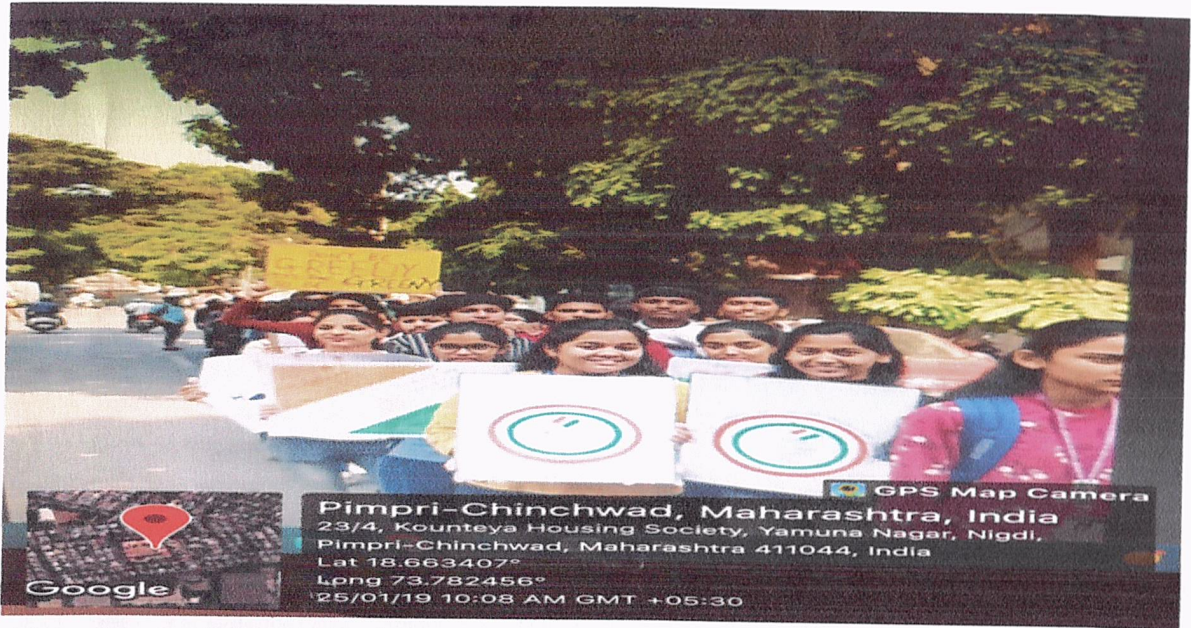

Academic Year 2019-20

Voter Awareness Program Dt.25/01/2019

Principal
P. E. Society's
Modern College of Commerce
and Computer Studies,
Nigdi, Pune - 411 044