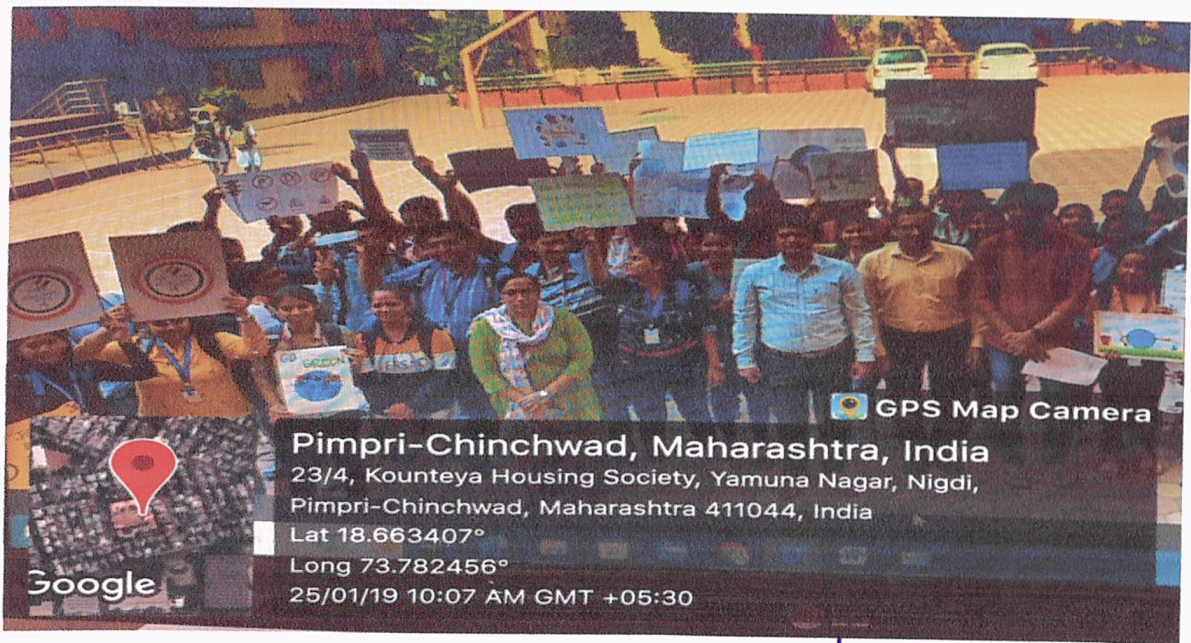

Voter Awareness Program Dt.25/01/2019

Principal
P. E. Society's
Modern College of Commerce
and Computer Studies,
Nigdi, Pune - 411 044

Academic Year 2018-19

Teacher's Day Celebration

[Signature]
Principal