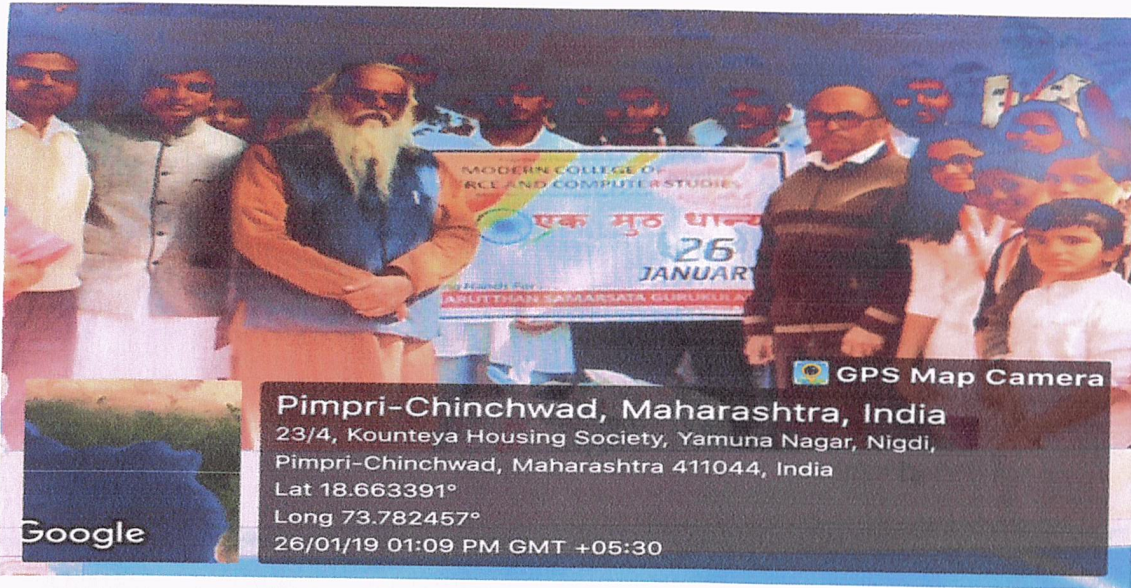

Academic Year 2018-19

Ek Muth Dhanya dated.26/01/2019

P. E. Society's
Principal

P. E. Society's
Modern College of Commerce
and Computer Studies,
Nigdi, Pune - 411 044