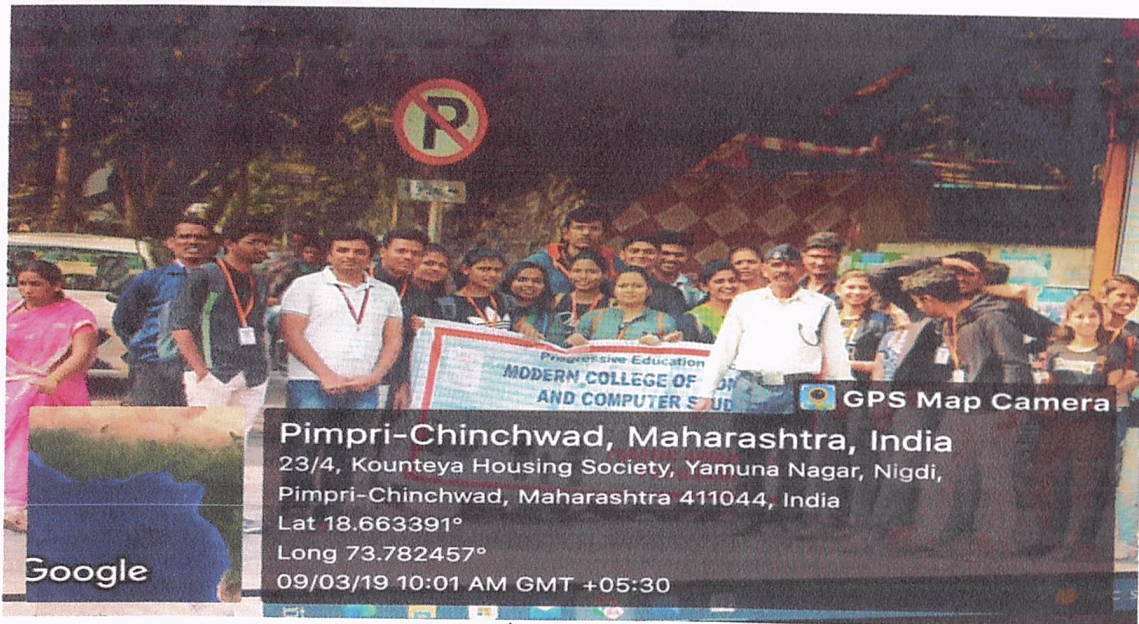

Academic Year 2018-19

Traffic Awareness Program - Dated. 09/03/2019

P. E. Society's
Principal
P. E. Society's
Modern College of Commerce
and Computer Studies,
Nigdi, Pune - 411 044