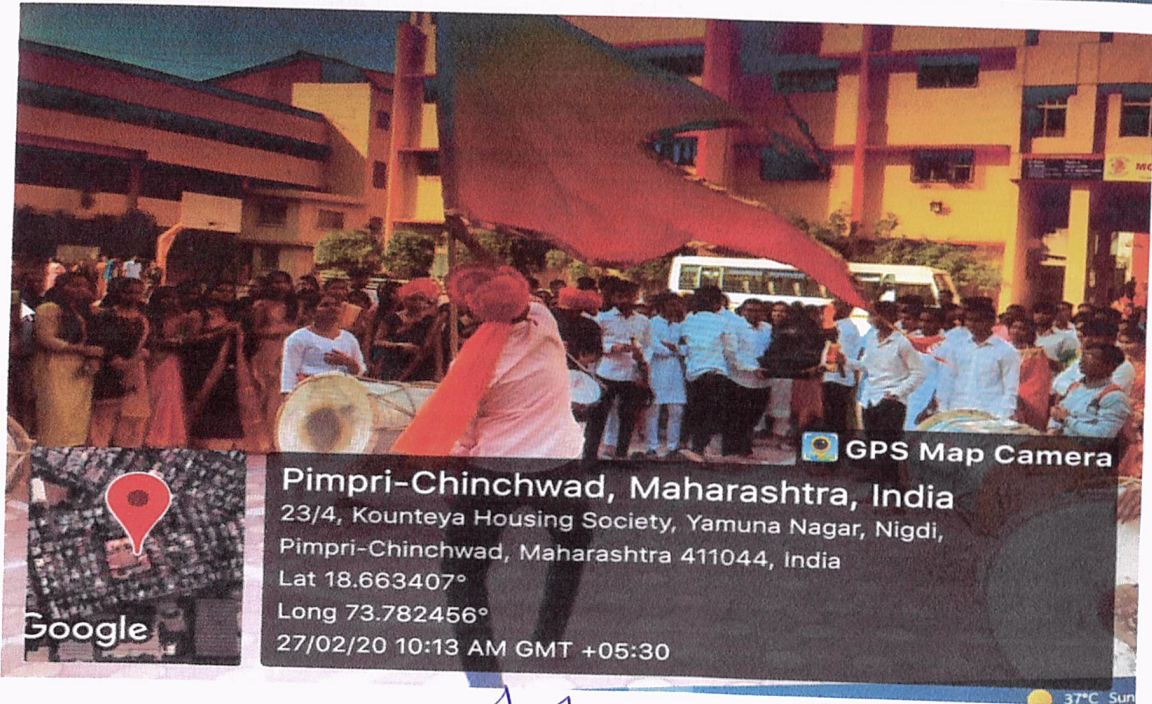

Academic year 2019-20

Shivjayanti Celebration Dated.27/02/2020

Principal
P. E. Society's
Modern College of Commerce
and Computer Studies,
Nigdi, Pune - 411 044