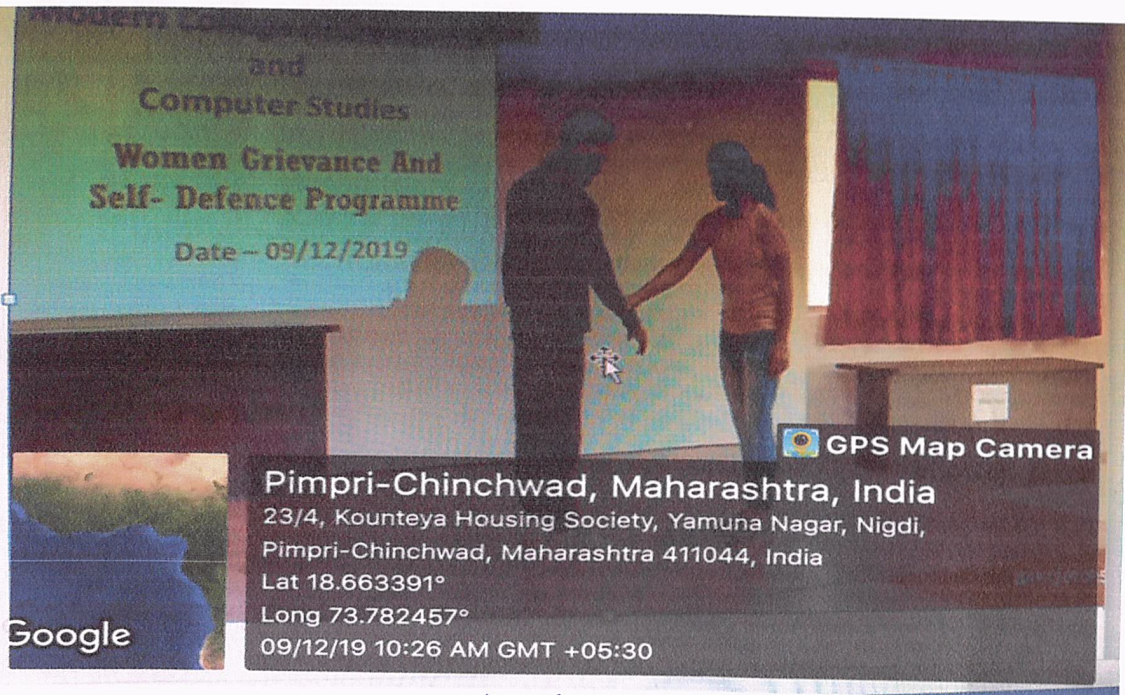

Pimpri-Chinchwad, Maharashtra, India

23/4, Kounteya Housing Society, Yamuna Nagar, Nigdi,
Pimpri-Chinchwad, Maharashtra 411044, India

Lat 18.663391°

Long 73.782457°

09/12/19 10:26 AM GMT +05:30

[Signature]
Principal
P. E. Society's
Modern College of Commerce
and Computer Studies,
Nigdi, Pune - 411 044