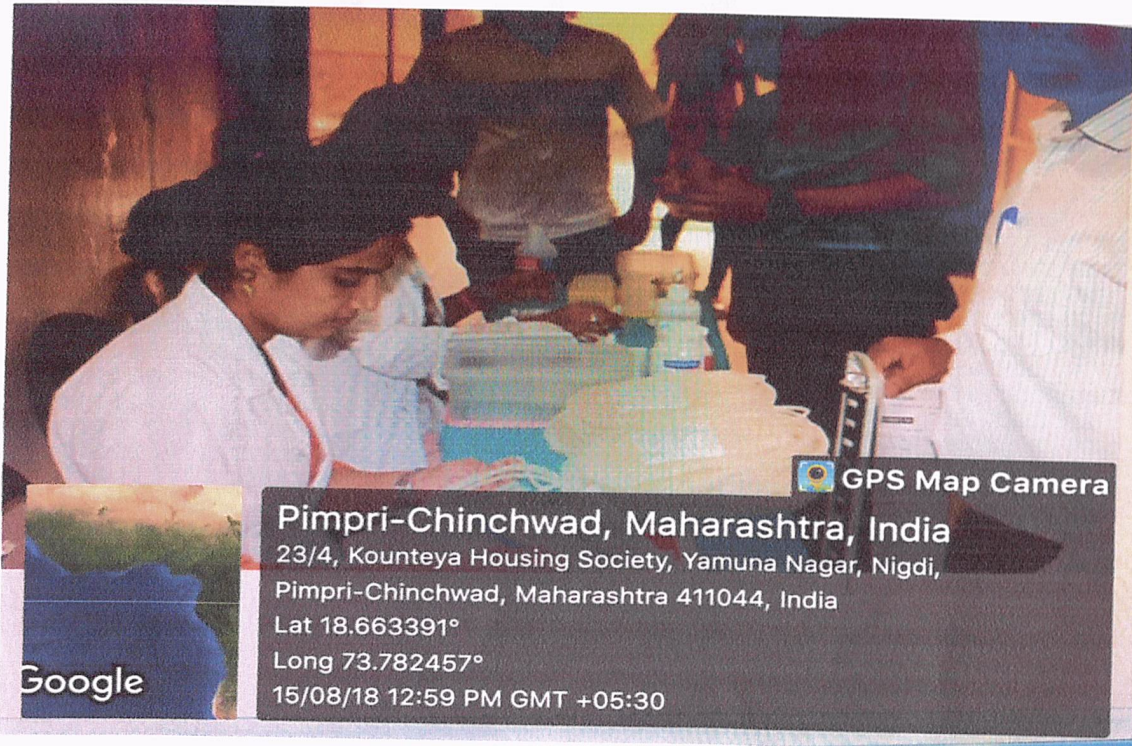

Academic Year 2018-19

Blood Donation Camp dated. 15/08/2018

Principal
P. E. Society's
Modern College of Commerce
and Computer Studies,
Nigdi, Pune - 411 044