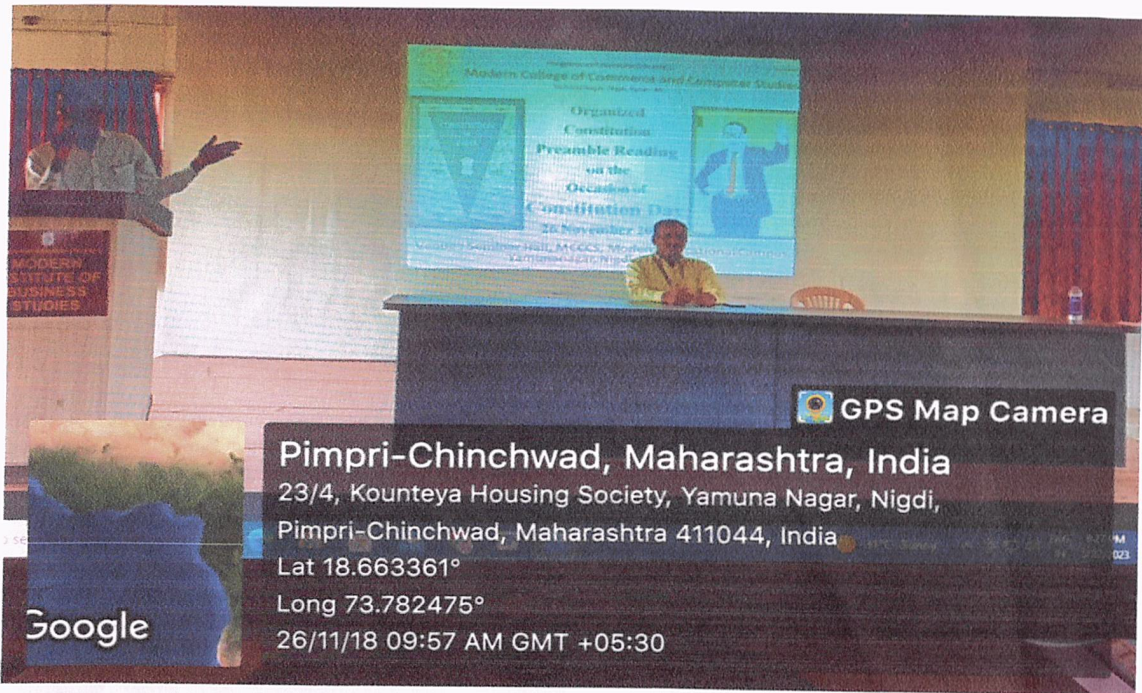

Independence Day Photos

Principal
P. E. Society's
Modern College of Commerce
and Computer Studies,
Nigdi, Pune - 411 044

Academic Year 2017-18

Sardar Vallabhbhai Patel Jayanti (Rashtriy Ekta Divas)

dated: 31/10/2017

Academic Year 2018-19

Swachh Bharat Abhiyan Dated: 3/10/2018

Principal
P. E. Society's
Modern College of Commerce
and Computer Studies,
Nigdi, Pune - 411 044

Principal

P. E. Society's
Modern College of Commerce
and Computer Studies,
Nigdi, Pune - 411 044

Academic year 2018-19 17/10/2018
Dental Check up Camp dated. 17/10/2018

Principal
P. E. Society's
Modern College of Commerce
and Computer Studies,
Nigdi, Pune - 411 044

Academic Year 2018-19

Constitution Day celebration dated .26/11/2018