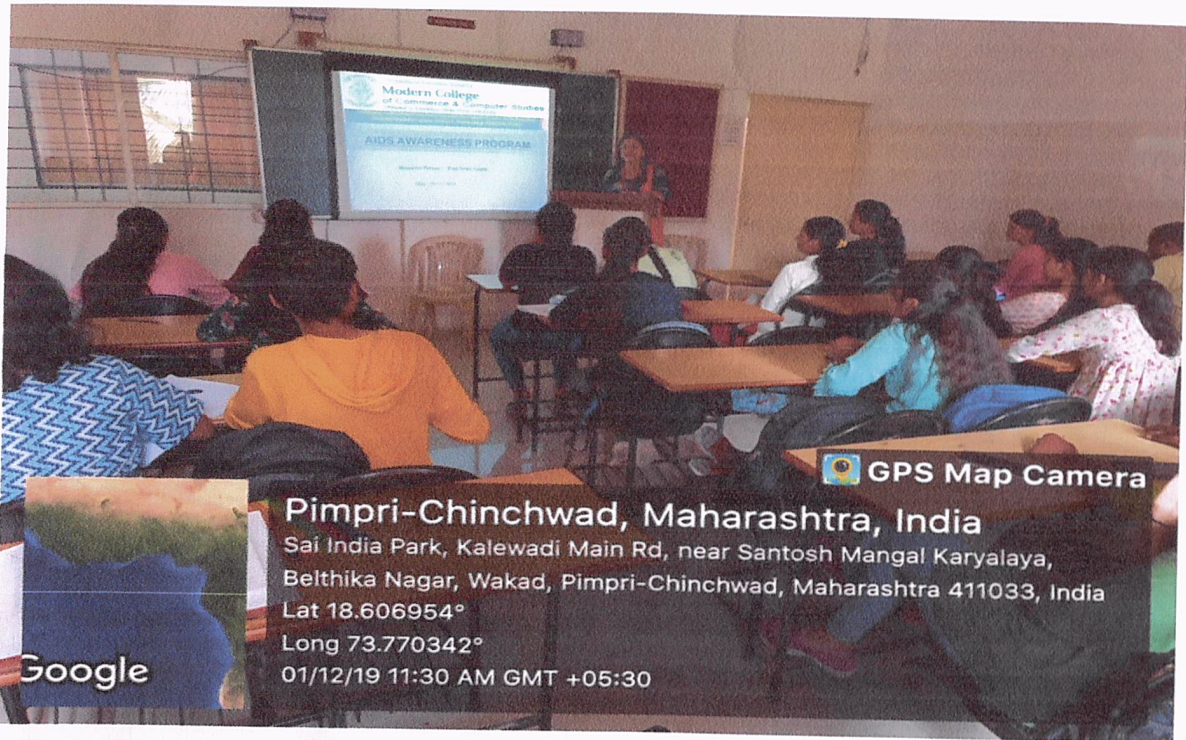

P. E. Society's
**Modern College of Commerce
and Computer Studies,
Nigdi, Pune - 411 044**

Academic Year 2018-19

Teacher's Day Celebration

Academic Year 2019-20

Aids Awareness Program Dt.01/12/2019

Pimpri-Chinchwad, Maharashtra, India
Sai India Park, Kalewadi Main Rd, near Santosh Mangal Karyalaya,
Belthika Nagar, Wakad, Pimpri-Chinchwad, Maharashtra 411033, India
Lat 18.606954°
Long 73.770342°
01/12/19 11:30 AM GMT +05:30