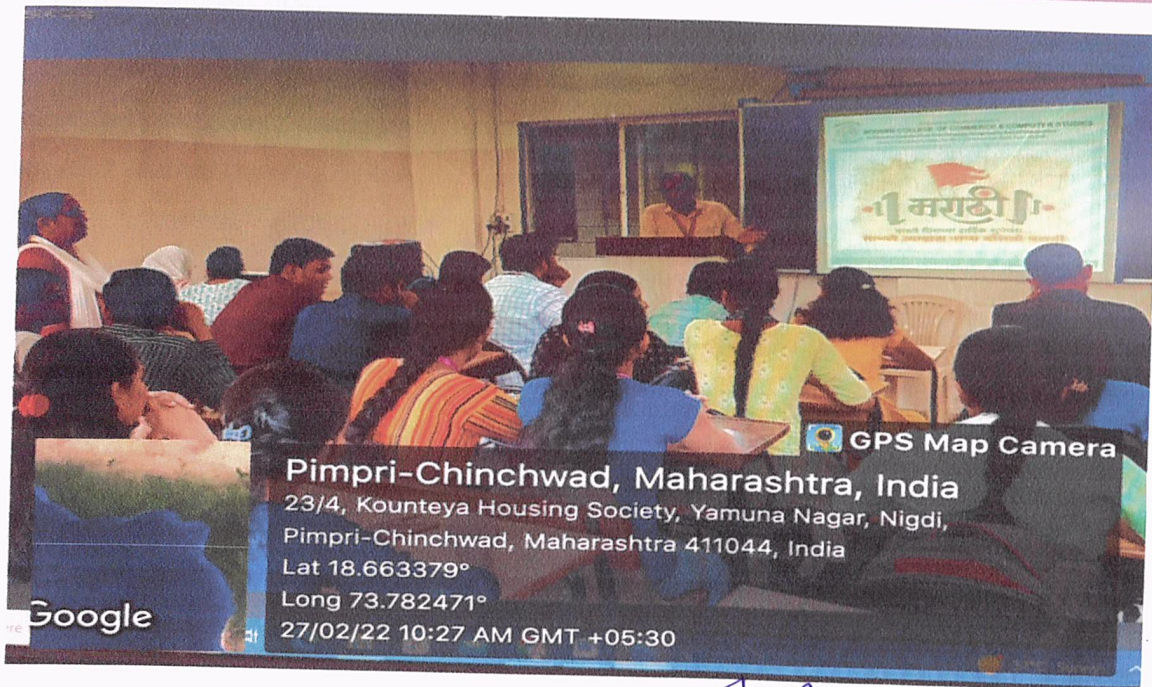

Academic Year 2021-22

Marathi Rajbhasha Din dated 27/02/2022

[Handwritten Signature]

Principal

**P. E. Society's
Modern College of Commerce
and Computer Studies,
Nigdi, Pune - 411 044**