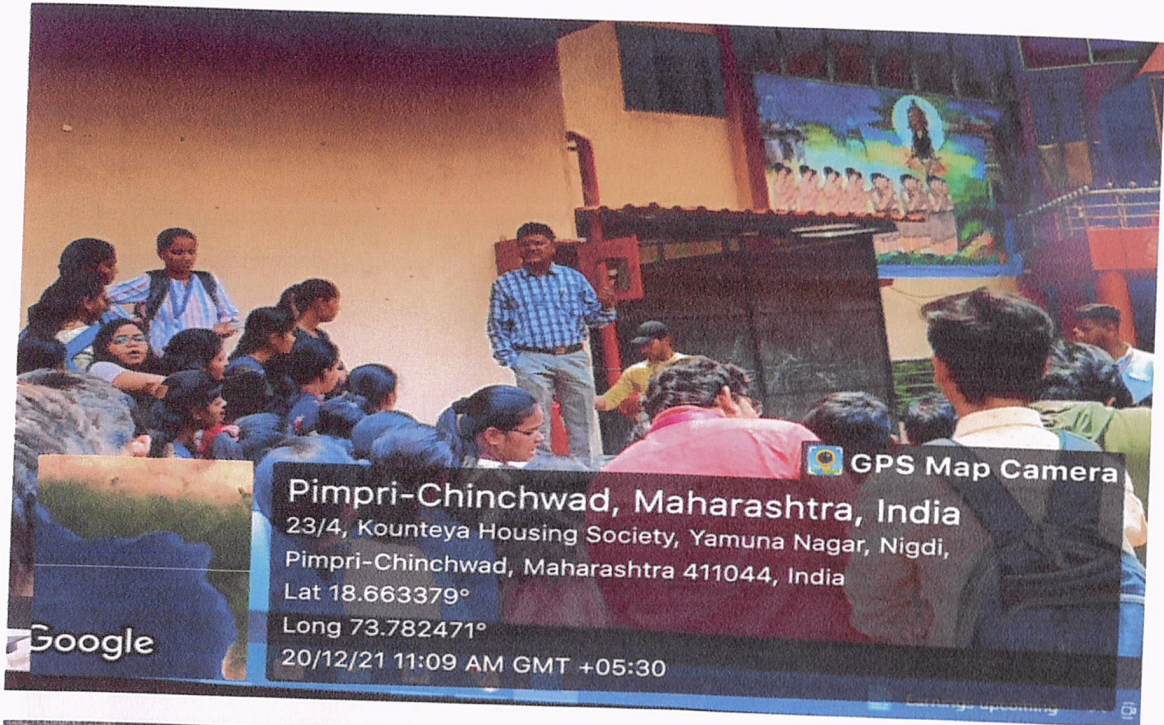

Event: Yoga day(Online) report

[Handwritten Signature]
Principal

P. E. Society's
Modern College of Commerce
and Computer Studies,
Nigdi, Pune - 411 044

[Handwritten Signature]

Academic Year 2020-21

Fire & safety Mockdrill Session dated.20/12/2021