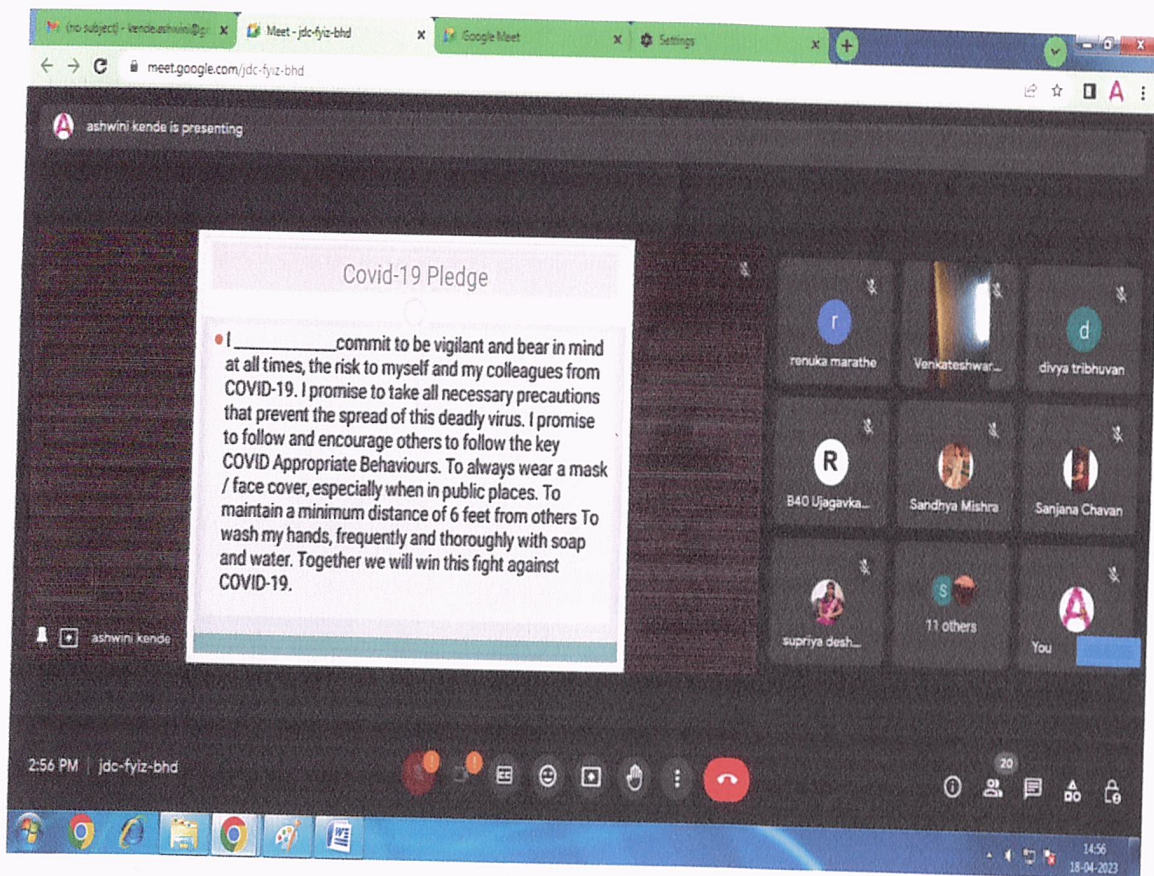

Academic Year 2019-20

Corona Pledge Session

A. B. S.
Principal
P. E. Society's
Modern College of Commerce
and Computer Studies,
Nigdi, Pune - 411 044