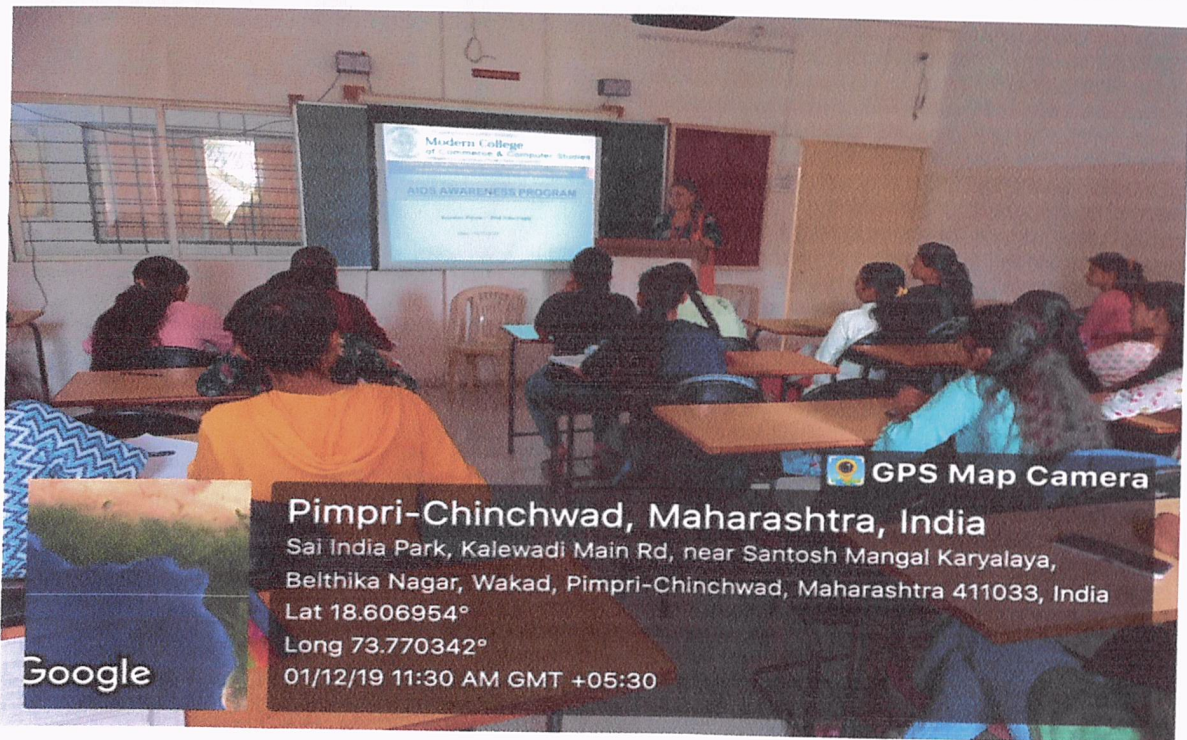

P. E. Society's
**Modern College of Commerce
and Computer Studies,
Nigdi, Pune - 411 044**

Academic Year 2018-19

Teacher's Day Celebration

Academic Year 2019-20

Aids Awareness Program Dt.01/12/2019

Pimpri-Chinchwad, Maharashtra, India
Sai India Park, Kalewadi Main Rd, near Santosh Mangal Karyalaya,
Belthika Nagar, Wakad, Pimpri-Chinchwad, Maharashtra 411033, India
Lat 18.606954°
Long 73.770342°
01/12/19 11:30 AM GMT +05:30