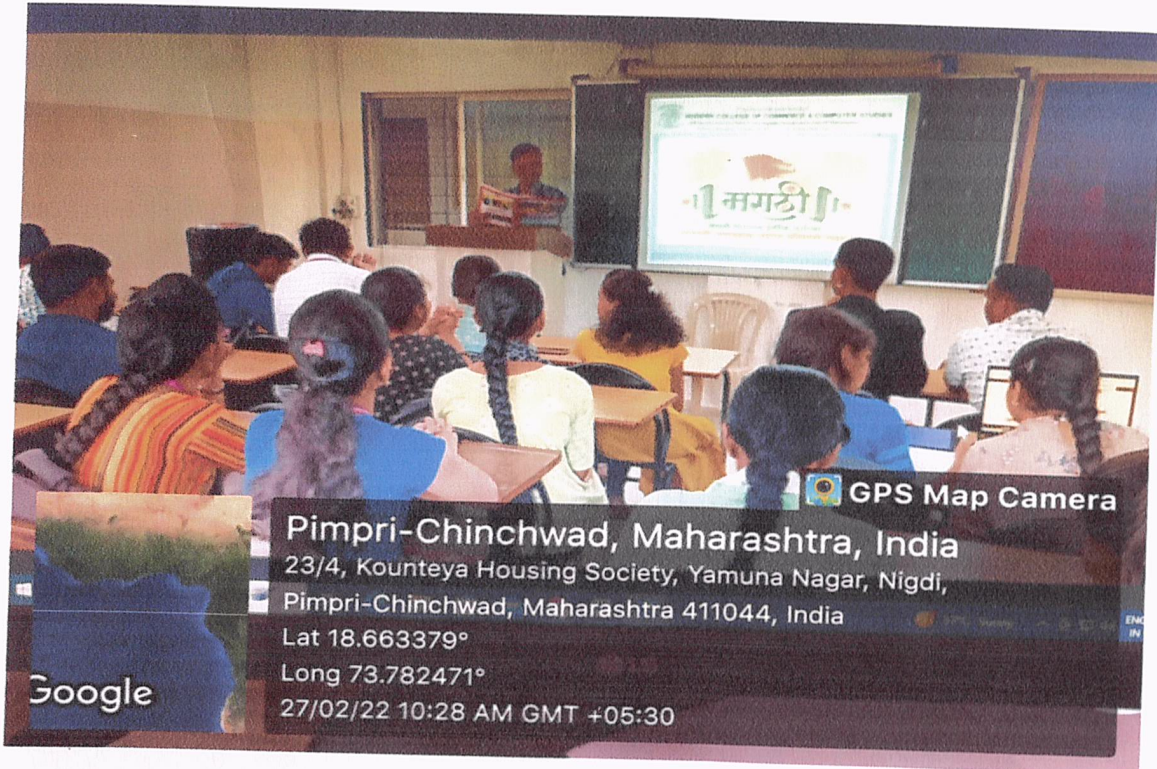

Academic Year 2021-22

Marathi Rajbhasha Din dated 27/02/2022

[Handwritten Signature]

Principal

**P. E. Society's
Modern College of Commerce
and Computer Studies,
Nigdi, Pune - 411 044**