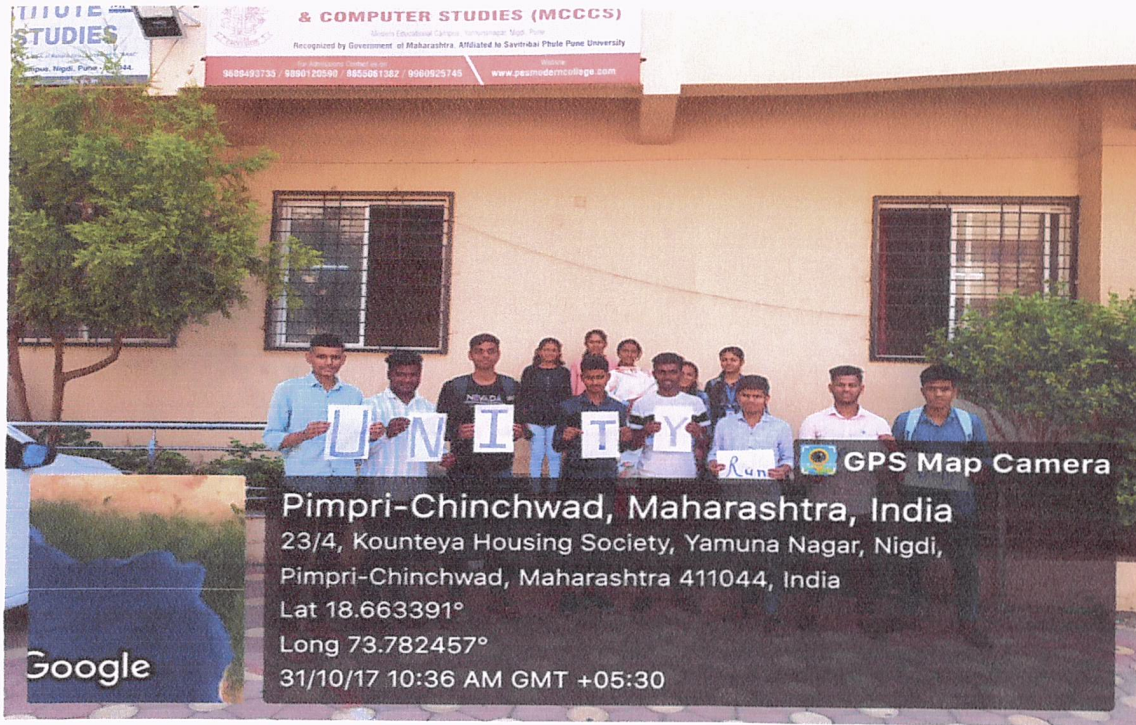

Academic Year 2017-18

Gandhi Jayanti Celebration

Principal

P. E. Society's
Modern College of Commerce
and Computer Studies,
Nigdi, Pune - 411 044

Academic Year 2017-18

Swachh Bharat Abhiyaan -dated. 02/10/2017

P. E. Society
Principal
P. E. Society's
Modern College of Commerce
and Computer Studies,
Nigdi, Pune - 411 044

Progressive Education Society's
Modern College
of Commerce & Computer Studies
Affiliated to Savitribai Phule Pune University

Independence Day Photos

Principal
P. E. Society's
Modern College of Commerce
and Computer Studies,
Nigdi, Pune - 411 044

Academic Year 2017-18

Sardar Vallabhbhai Patel Jayanti (Rashtriy Ekta Divas)

dated: 31/10/2017

Principal

**P. E. Society's
Modern College of Commerce
and Computer Studies,
Nigdi, Pune - 411 044**

Academic Year 2017-18

Savitribai Phule Jayanti dated.03/01/2018

P. E. Society's
Principal
P. E. Society's
Modern College of Commerce
and Computer Studies,
Nigdi, Pune - 411 044