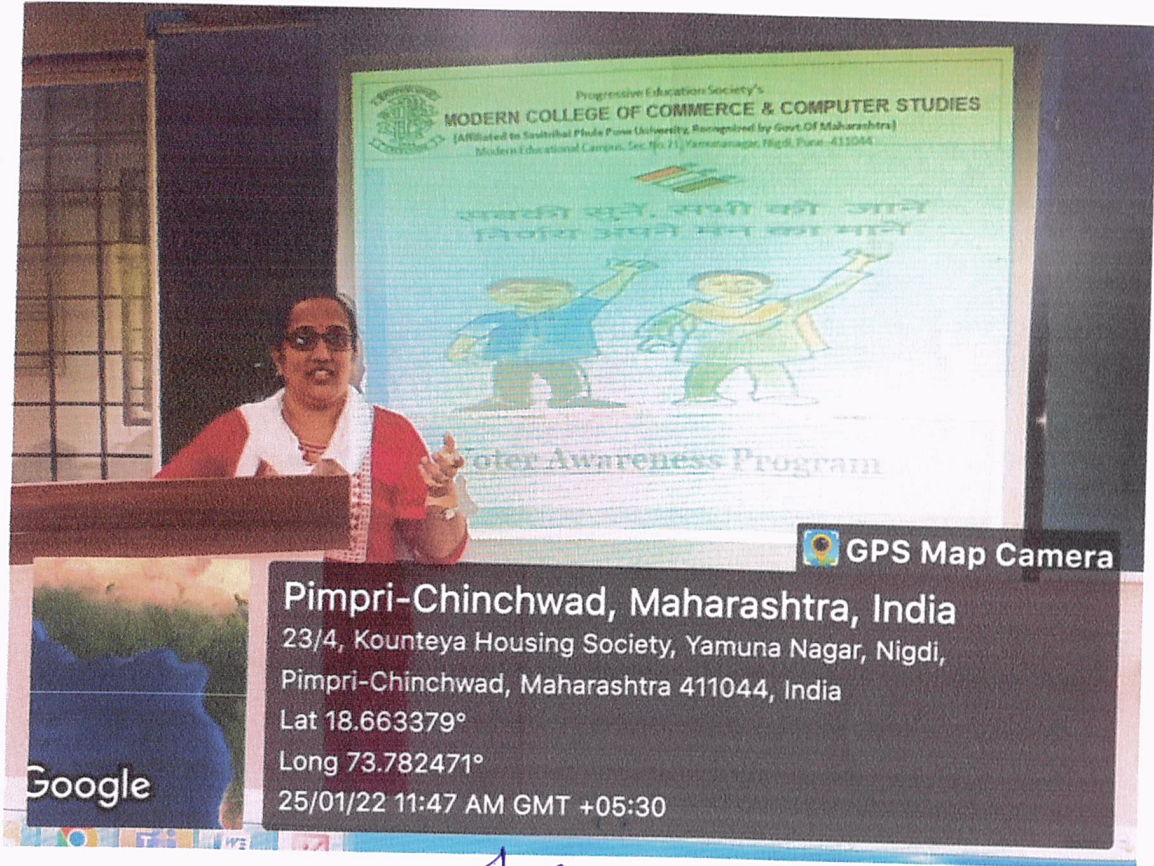

Academic year 2022-23

Voter Awareness Program dated. 25/01/2022

Principal
P. E. Society's
Modern College of Commerce
and Computer Studies,
Nigdi, Pune - 411 044