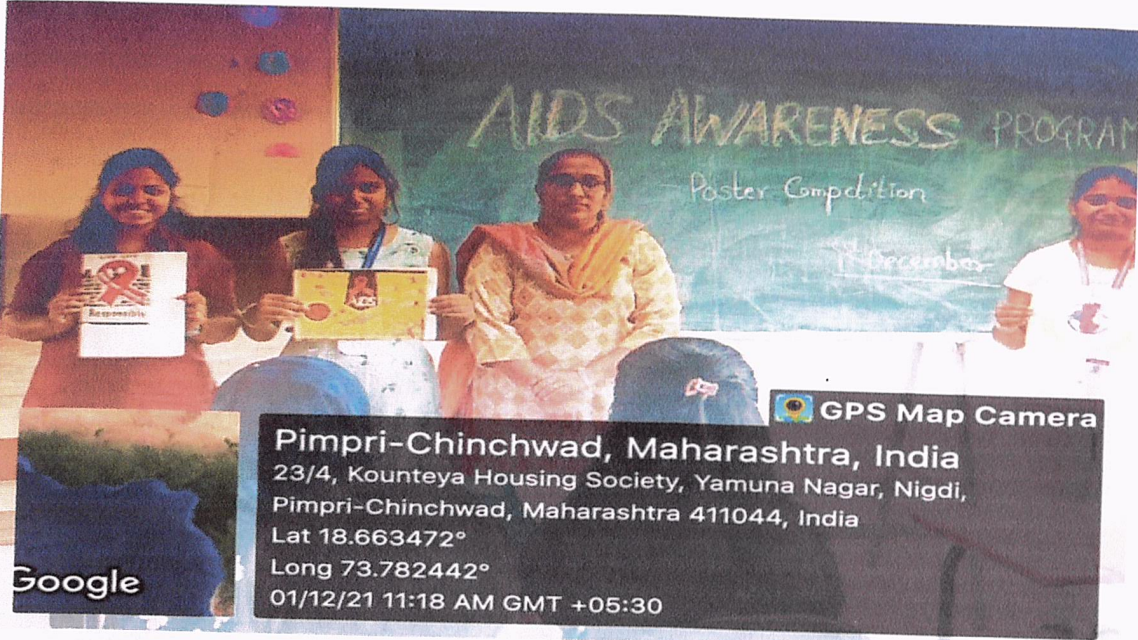

Academic Year 2020-21

Aids Awareness Program dated. 1/12/2021

Principal
P. E. Society's
Modern College of Commerce
and Computer Studies,
Nigdi, Pune - 411 044