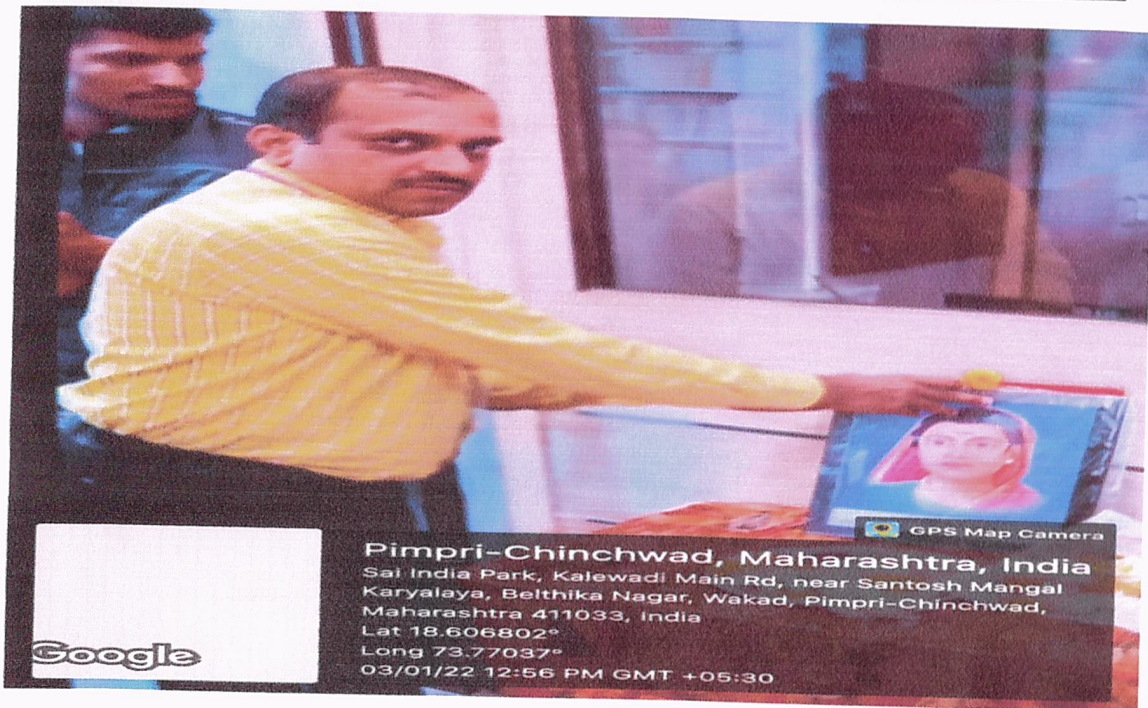

Academic Year 2021-22

Savitribai Phule Jayanti dated. 03/01/2022

Principal
P. E. Society's
Modern College of Commerce
and Computer Studies,
Nigdi, Pune - 411 044