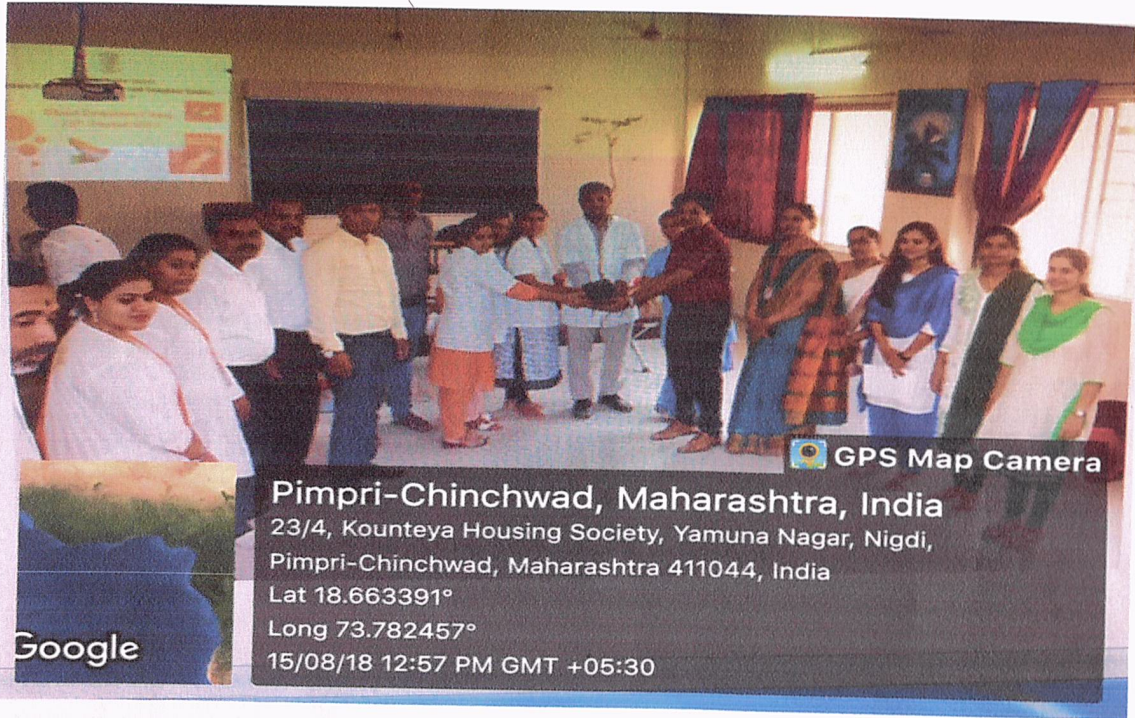

Academic Year 2018-19

Blood Donation Camp dated. 15/08/2018

Principal
P. E. Society's
Modern College of Commerce
and Computer Studies,
Nigdi, Pune - 411 044