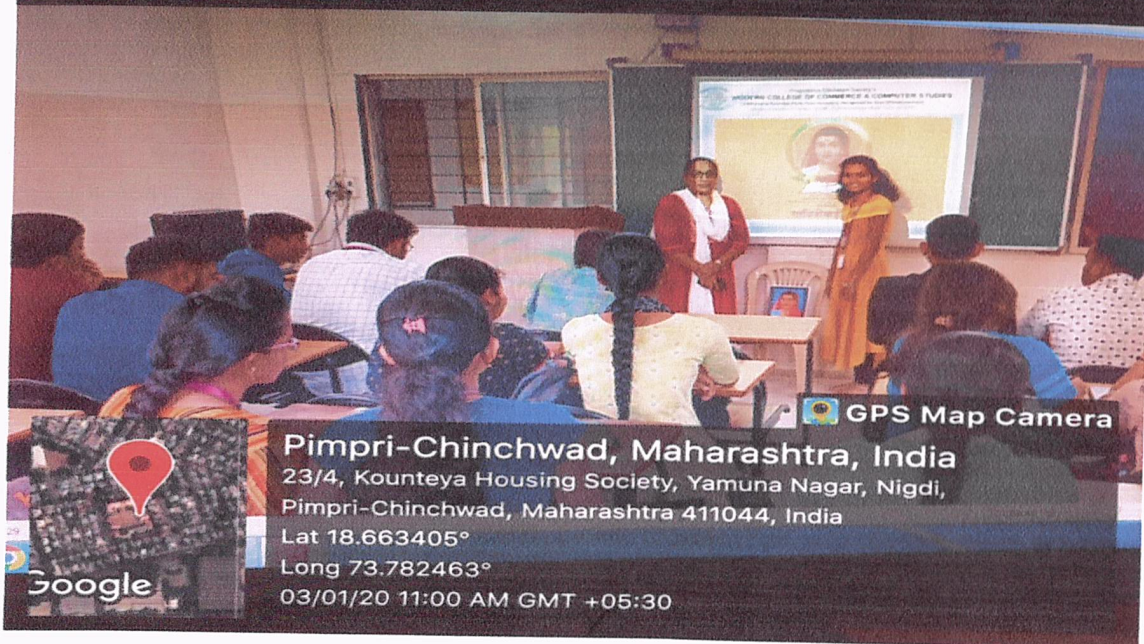

Academic Year 2019-20

Savitribai Phule Jayanti dated.03/01/2020

Principal

P. E. Society's
Modern College of Commerce
and Computer Studies,
Nigdi, Pune - 411 044