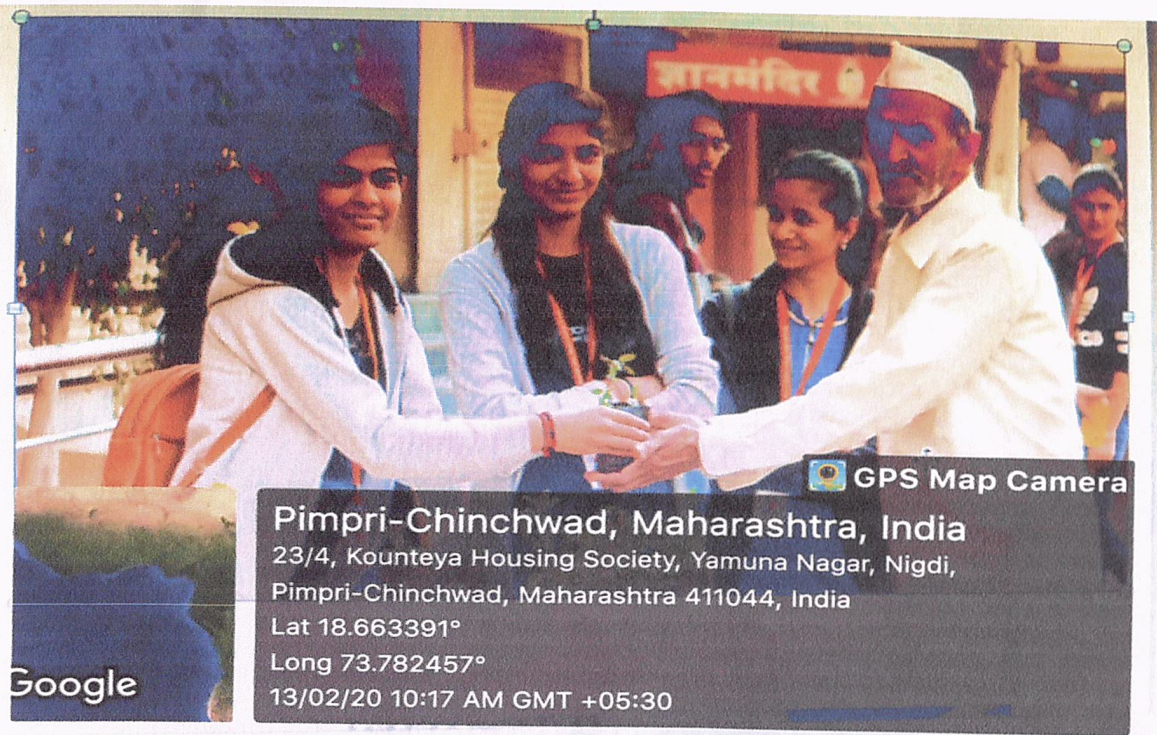

Academic year 2019-20

Tree Sampling Distribution drive dated: 13/02/2020

P. E. Society's
Principal
P. E. Society's
Modern College of Commerce
and Computer Studies,
Nigdi, Pune - 411 044