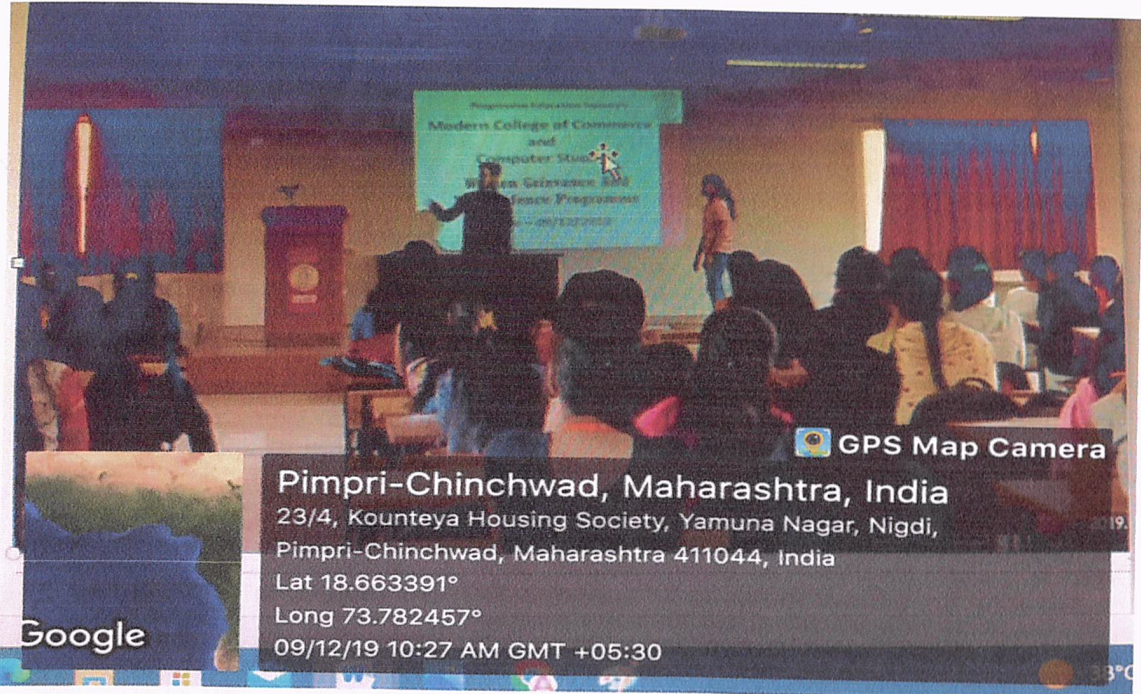

Academic Year 2019-20

Womens Grievance & Self defence Program

Date: 09/12/2019

Pimpri-Chinchwad, Maharashtra, India

23/4, Kounteya Housing Society, Yamuna Nagar, Nigdi,
Pimpri-Chinchwad, Maharashtra 411044, India

Lat 18.663391°

Long 73.782457°

09/12/19 10:27 AM GMT +05:30