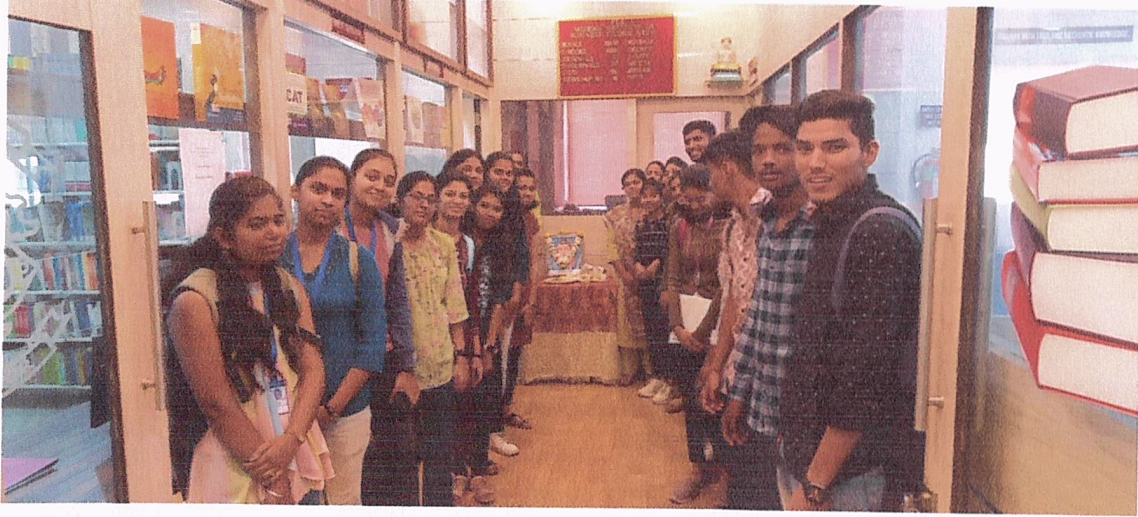

Academic Year 2018-19

Savitribai Phule Jayanti dated.03/01/2019

[Handwritten Signature]

Principal

P. E. Society's
Modern College of Commerce
and Computer Studies,
Nigdi, Pune - 411 044