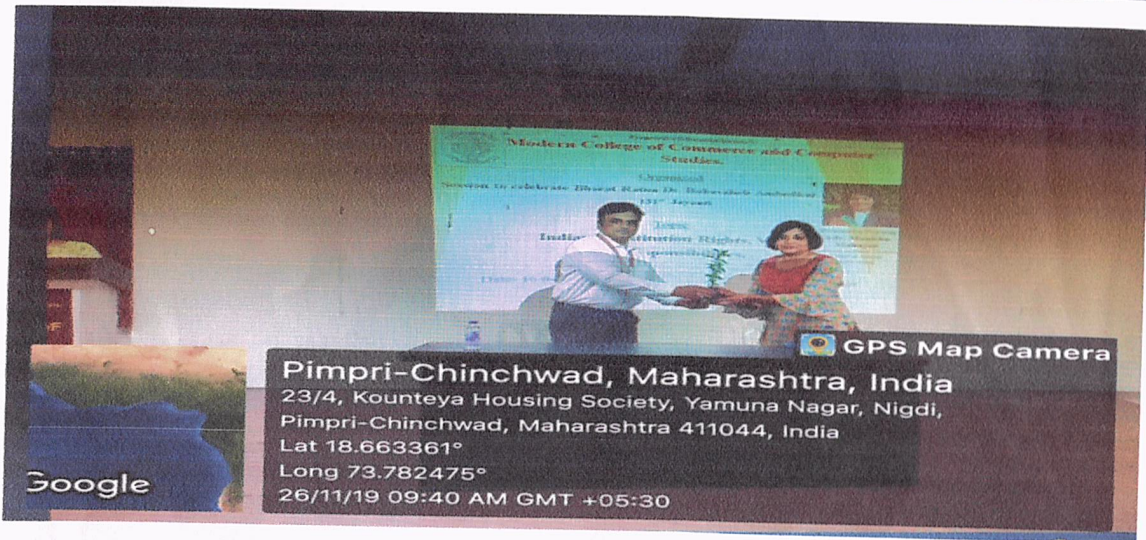

Academic Year 2021-22

Mazi Smart Metro visit dated. 20/11/2021

Principal
P. E. Society's
Modern College of Commerce
and Computer Studies,
Nigdi, Pune - 411 044

Academic Year 2019-20

Constitution Day celebration dated.26/11/2019