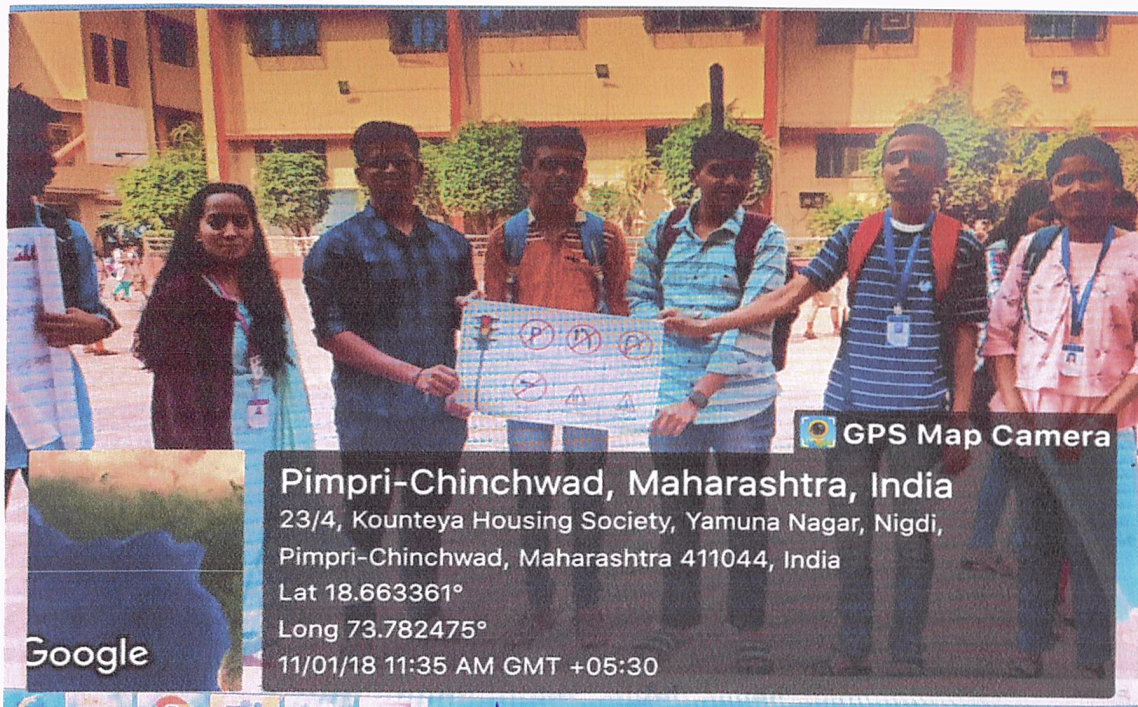

Academic Year 2017-18

Gandhi Jayanti Celebration

Principal

P. E. Society's
Modern College of Commerce
and Computer Studies,
Nigdi, Pune - 411 044

Academic Year 2017-18

Swachh Bharat Abhiyaan -dated. 02/10/2017

Independence Day Photos

Principal
P. E. Society's
Modern College of Commerce
and Computer Studies,
Nigdi, Pune - 411 044

Academic Year 2017-18

Sardar Vallabhbhai Patel Jayanti (Rashtriy Ekta Divas)

dated: 31/10/2017

Principal

**P. E. Society's
Modern College of Commerce
and Computer Studies,
Nigdi, Pune - 411 044**

Academic Year 2017-18

Savitribai Phule Jayanti dated.03/01/2018

P. E. Society's
Principal
P. E. Society's
Modern College of Commerce
and Computer Studies,
Nigdi, Pune - 411 044

Academic Year 2017-18

Shivjayanti dated.28/02/2018

Principal
P. E. Society's
Modern College of Commerce
and Computer Studies,
Nigdi, Pune - 411 044

Academic Year 2017-18

Traffic awareness Program dated.11/01/2018