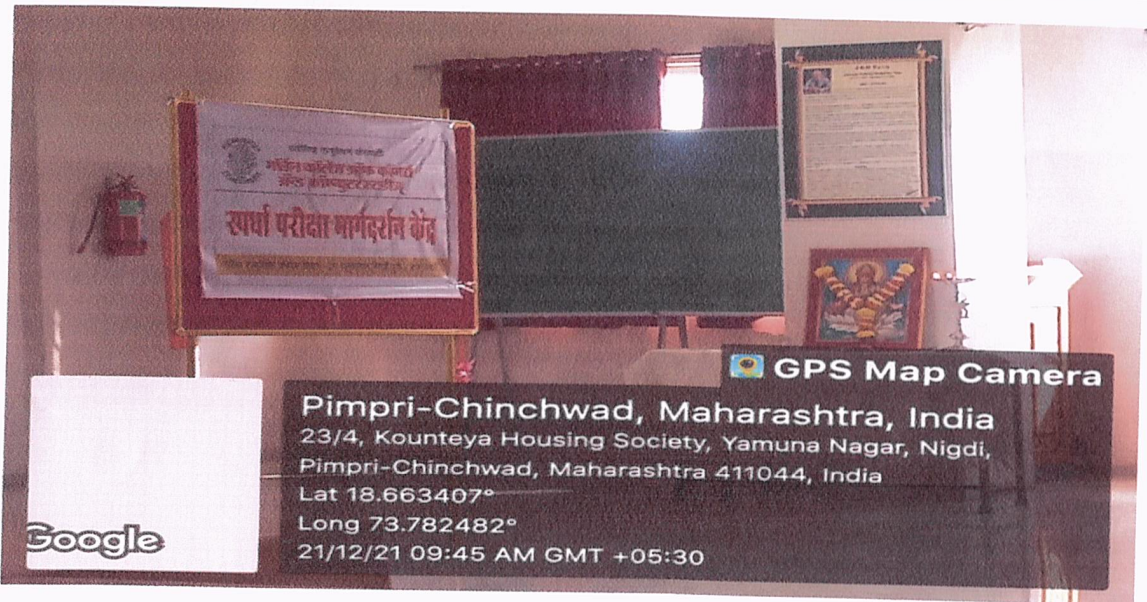

Academic Year 2021-22

Health Check up Camp dated.11/01/2022

Principal
P. E. Society's
Modern College of Commerce
and Computer Studies,
Nigdi, Pune - 411 044

Academic Year 2021-22

Competitive exam Guidance & Inuaguration