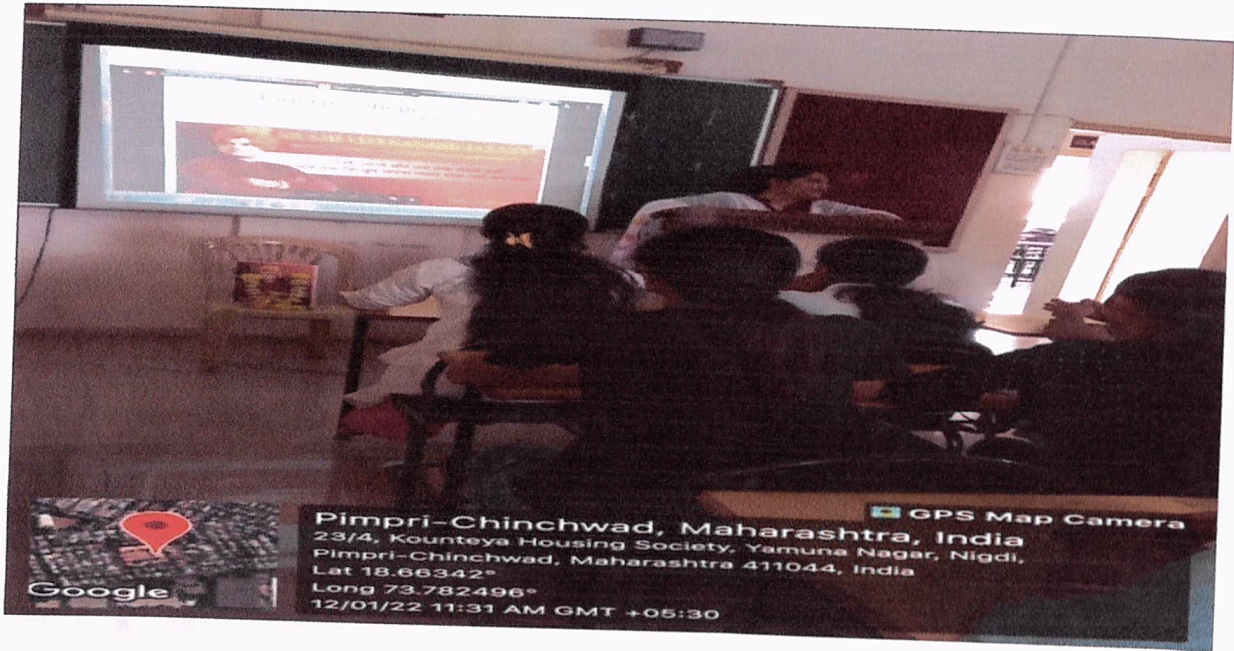

Academic Year 2018-19

Swami Vivekananda Jayanti

[Signature]
Principal
P. E. Society's
Modern College of Commerce
and Computer Studies,
Nigdi, Pune - 411 044

Academic Year 2021-22

Swami Vivekananda Jayanti