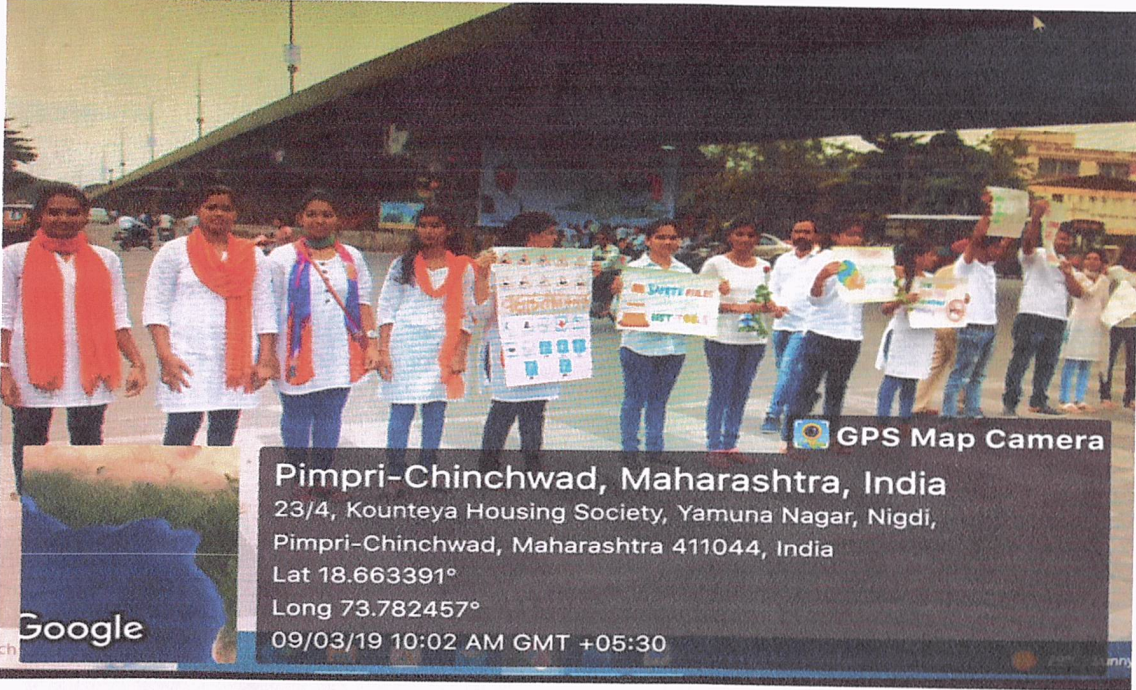

Academic Year 2018-19

Traffic Awareness Program - Dated. 09/03/2019

P. E. Society's
Principal
P. E. Society's
Modern College of Commerce
and Computer Studies,
Nigdi, Pune - 411 044