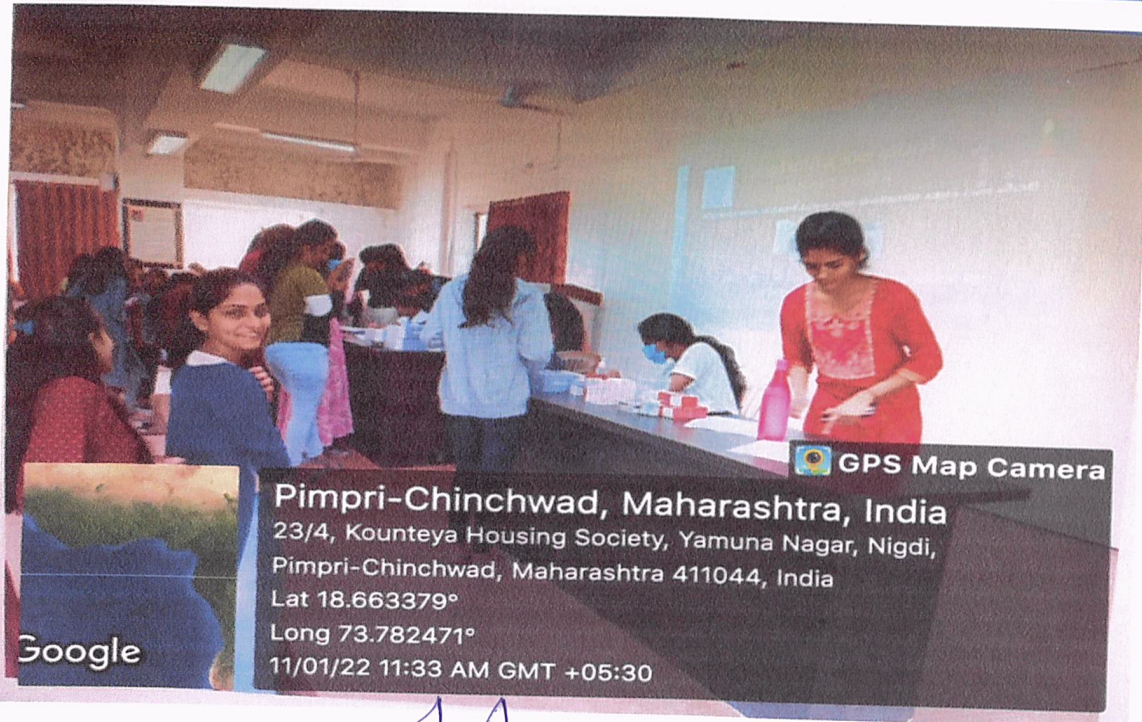

Academic Year 2021-22

Health Check up Camp dated.11/01/2022

Principal
P. E. Society's
Modern College of Commerce
and Computer Studies,
Nigdi, Pune - 411 044

Academic Year 2021-22

Competitive exam Guidance & Inuaguration