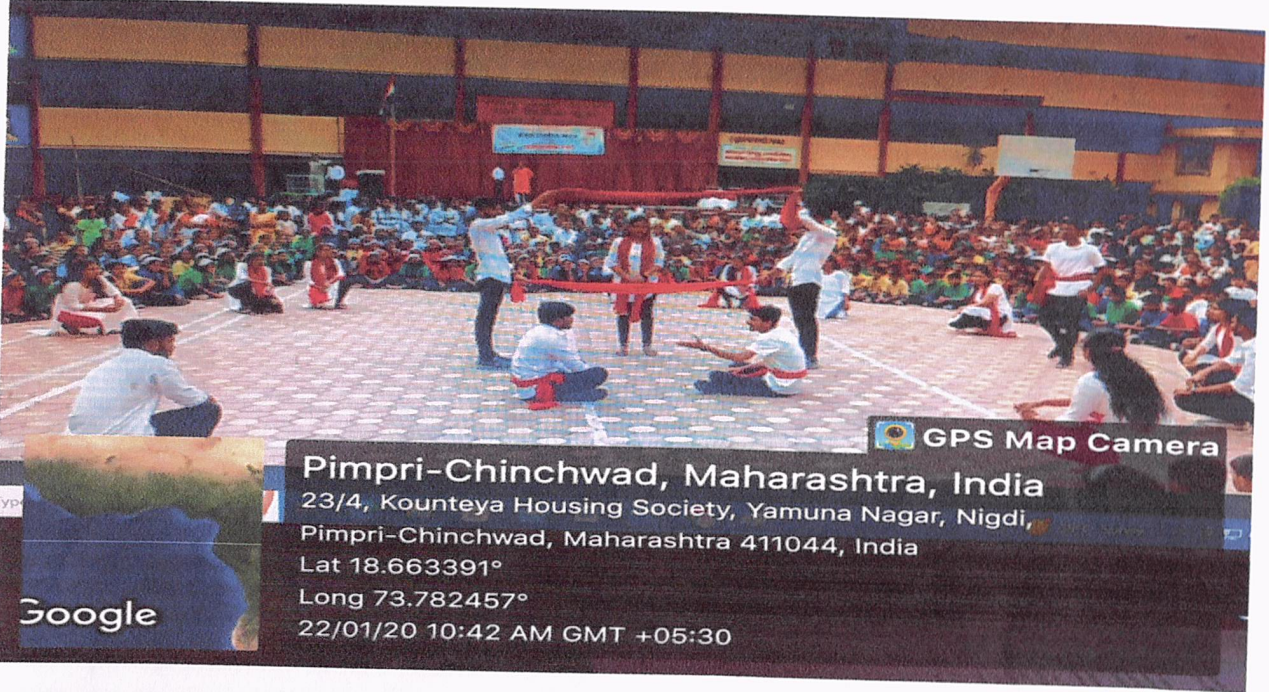

Academic Year 2019-20

Savitribai Phule Jayanti dated.03/01/2020

Principal

P. E. Society's
Modern College of Commerce
and Computer Studies,
Nigdi, Pune - 411 044

Academic Year 2019-20

Save Girl Child(Street Play)