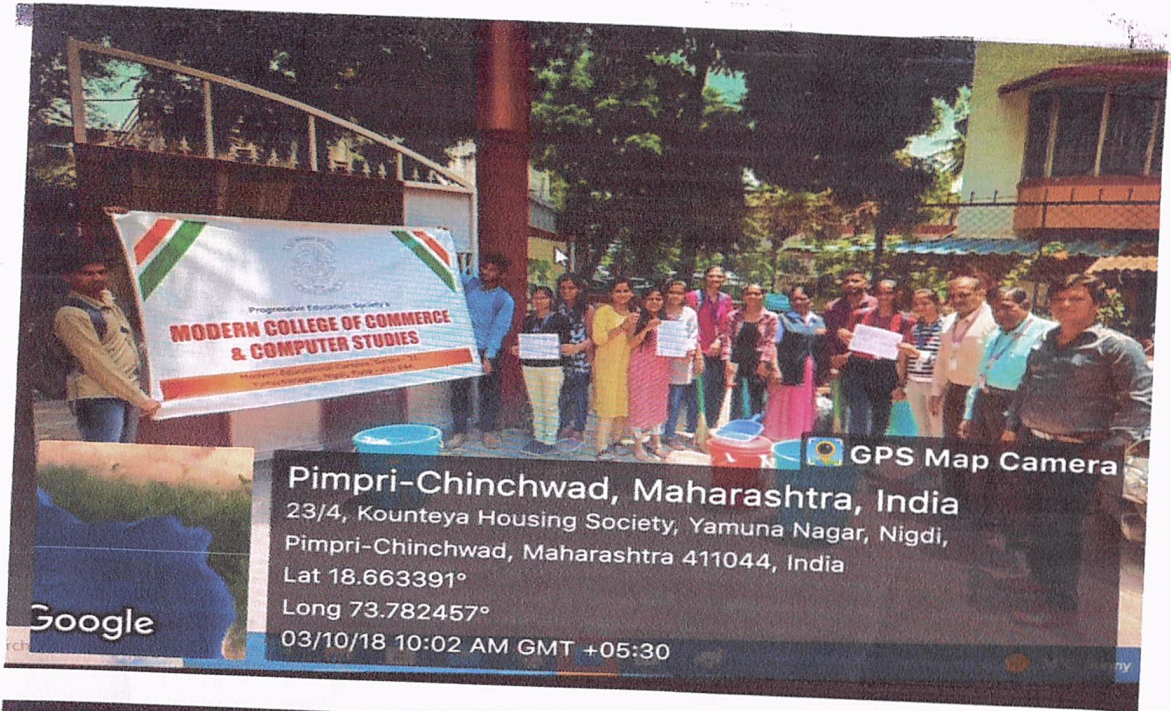

Academic Year 2018-19

Swachh Bharat Abhiyan Dated: 3/10/2018

Principal
P. E. Society's
Modern College of Commerce
and Computer Studies,
Nigdi, Pune - 411 044