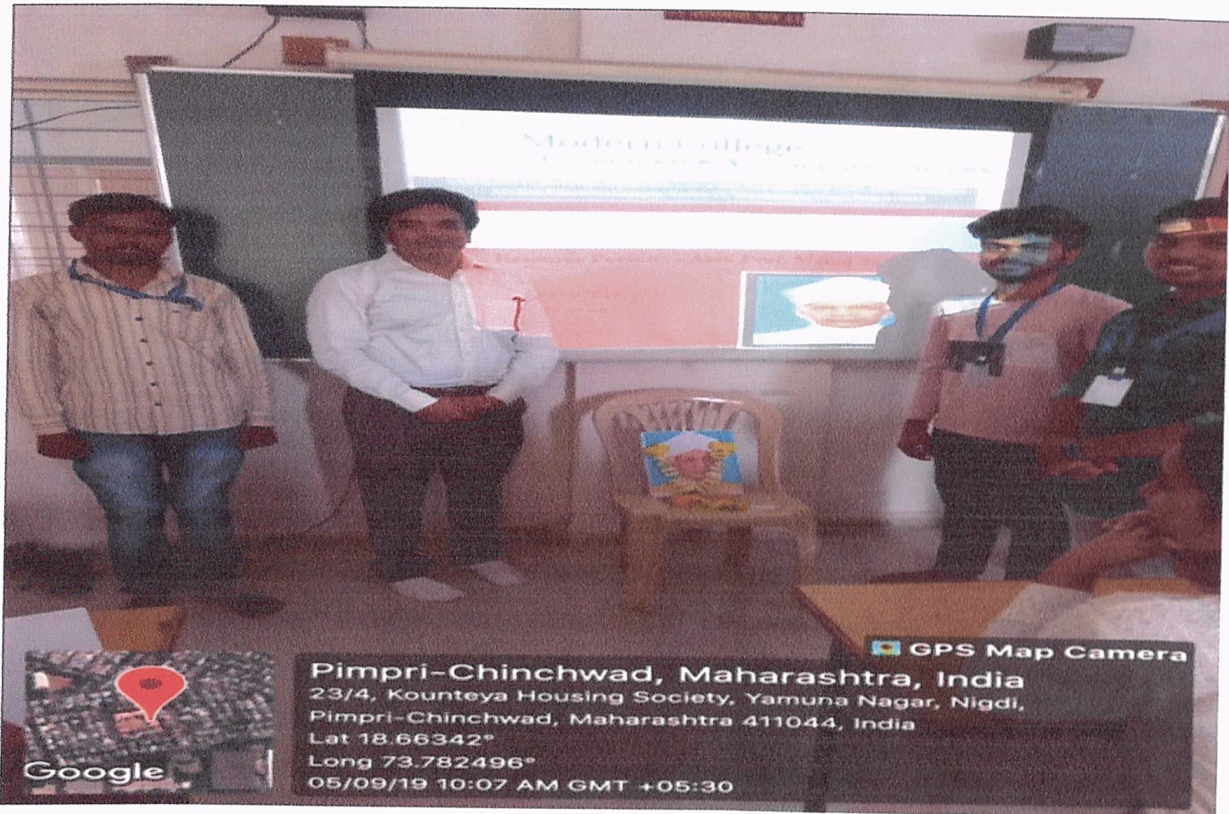

Academic Year 2018-19

Teacher's Day Celebration

[Signature]
Principal

P. E. Society's
**Modern College of Commerce
and Computer Studies,
Nigdi, Pune - 411 044**

Academic Year 2018-19

Teacher's Day Celebration