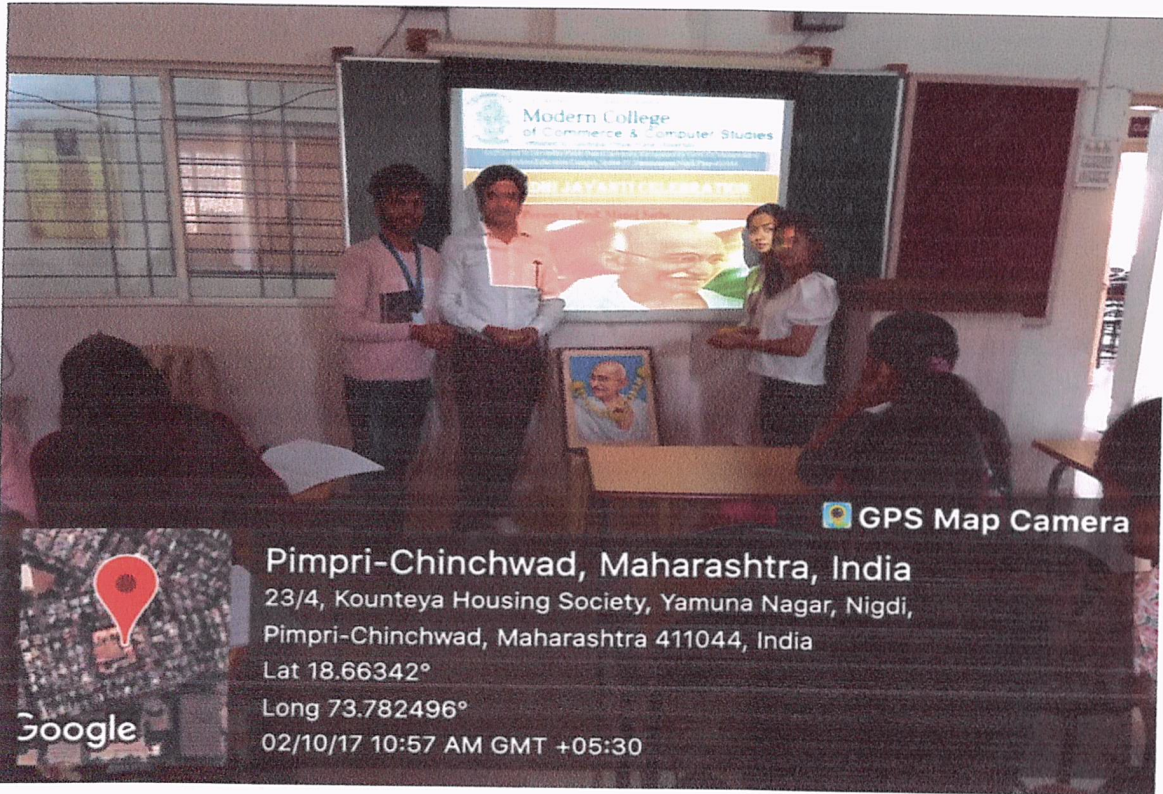

Academic Year 2017-18

Gandhi Jayanti Celebration

Principal

P. E. Society's
Modern College of Commerce
and Computer Studies,
Nigdi, Pune - 411 044

Academic Year 2017-18

Swachh Bharat Abhiyaan -dated. 02/10/2017

Independence Day Photos

Principal
P. E. Society's
Modern College of Commerce
and Computer Studies,
Nigdi, Pune - 411 044

Academic Year 2017-18

Sardar Vallabhbhai Patel Jayanti (Rashtriy Ekta Divas)

dated: 31/10/2017