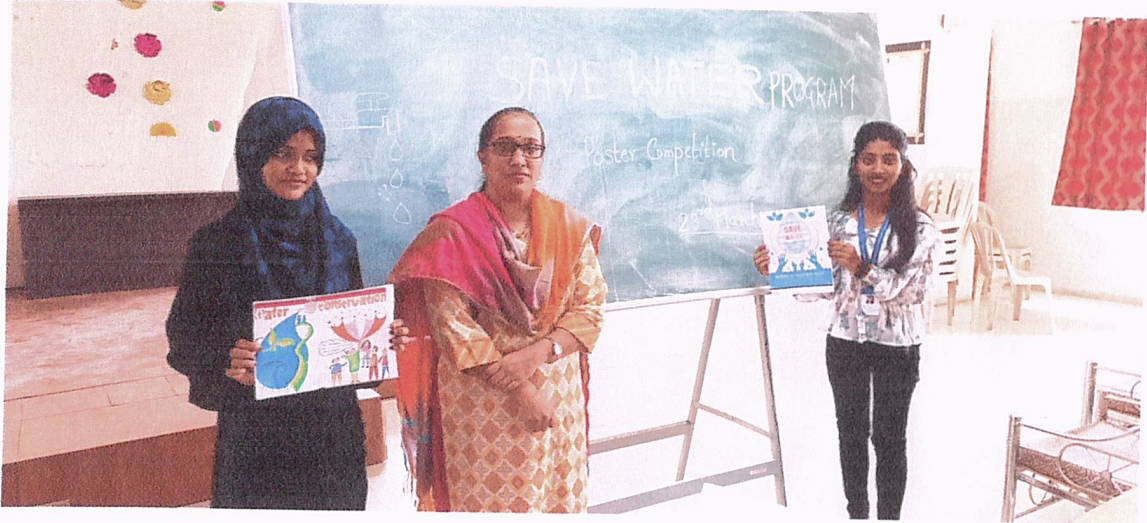

Academic Year 2018-19

Save Water Day dated.22/03/2019

A. G. Me
Principal
P. E. Society's
Modern College of Commerce
and Computer Studies,
Nigdi, Pune - 411 044