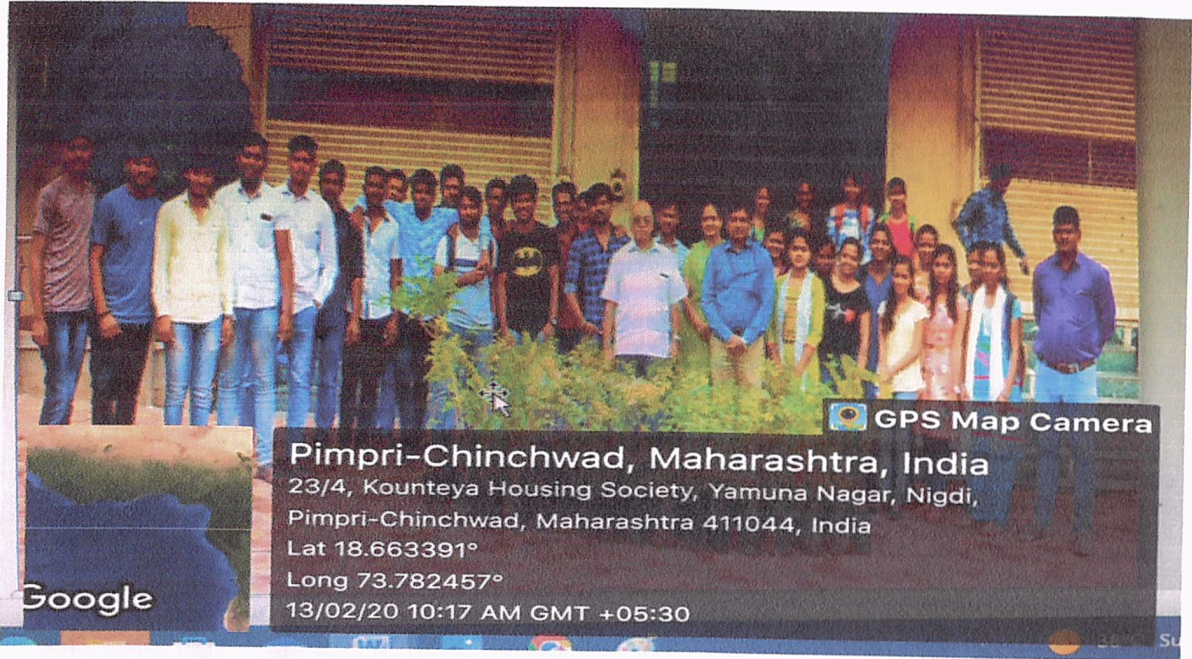

Academic year 2019-20

Tree Sampling Distribution drive dated: 13/02/2020

P. E. Society's
Principal
P. E. Society's
Modern College of Commerce
and Computer Studies,
Nigdi, Pune - 411 044

Academic Year 2019-20