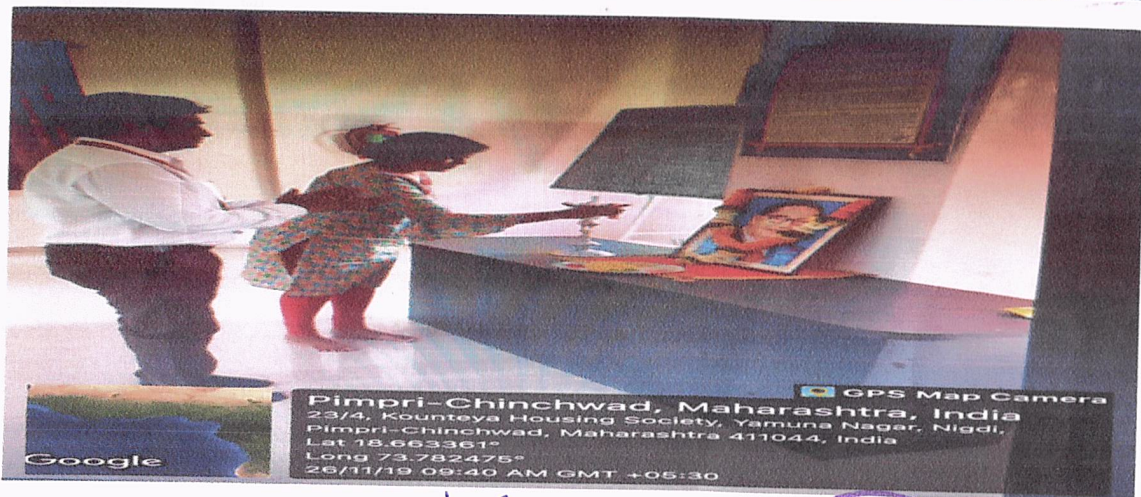

Academic Year 2021-22

Mazi Smart Metro visit dated. 20/11/2021

Principal
P. E. Society's
Modern College of Commerce
and Computer Studies,
Nigdi, Pune - 411 044

Academic Year 2019-20

Constitution Day celebration dated.26/11/2019