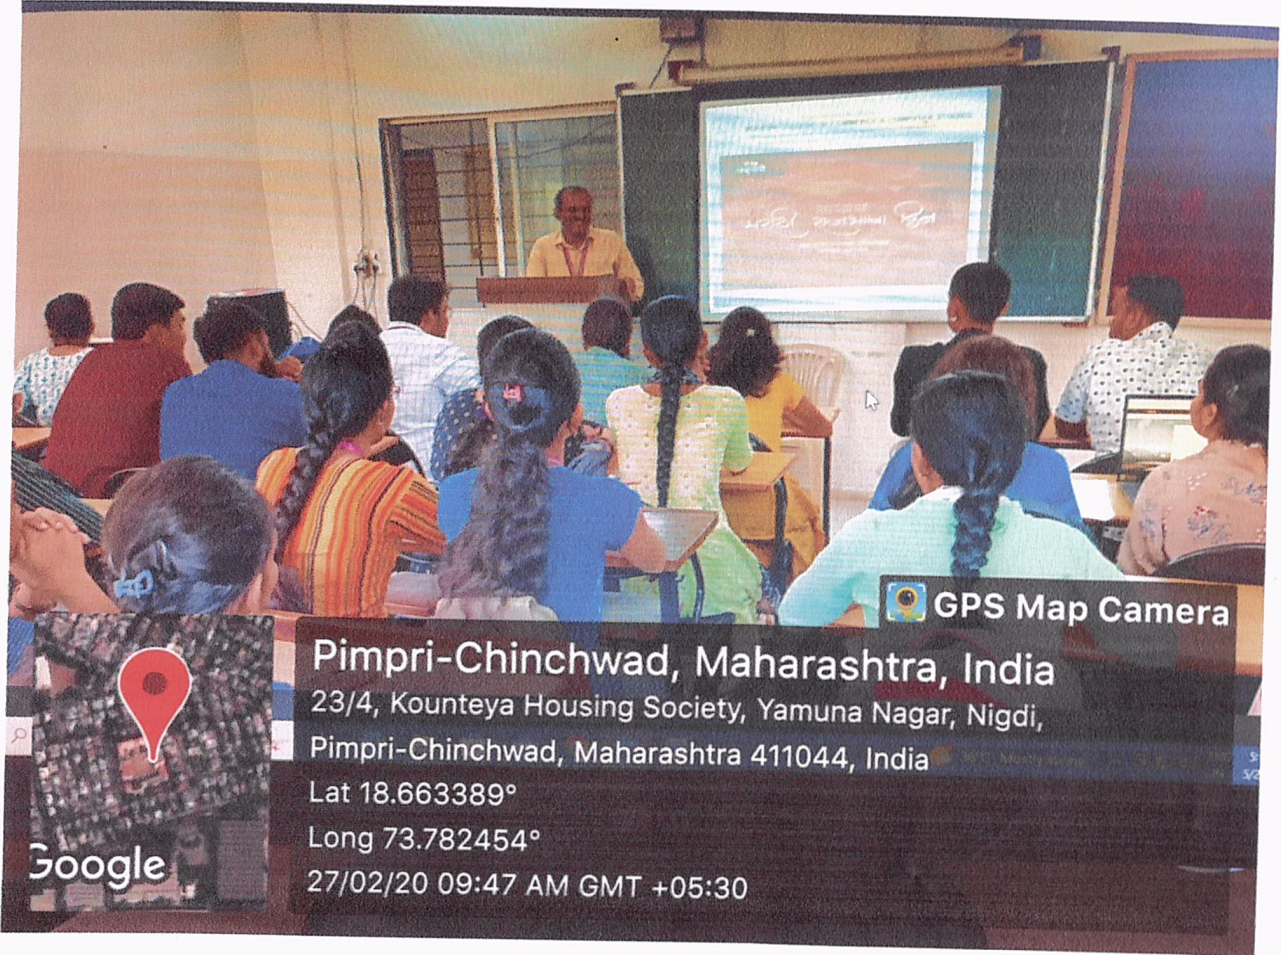

Academic Year 2019-20

Marathi Rajbhasha Din dated. 27/02/2020

A. J. Patil
Principal
P. E. Society's
Modern College of Commerce
and Computer Studies,
Nigdi, Pune - 411 044