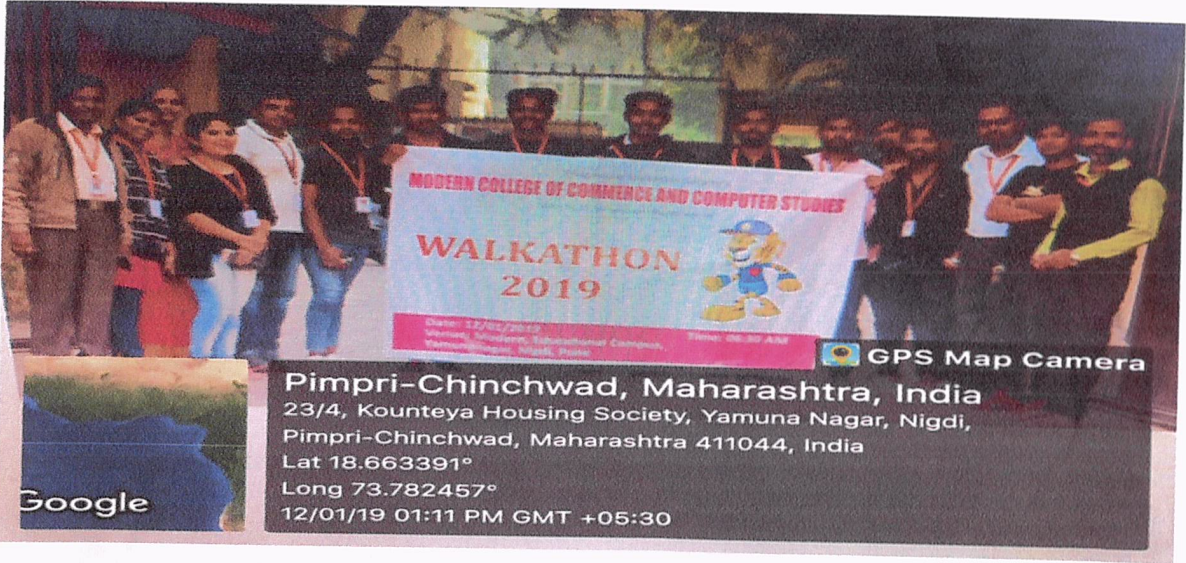

Academic Year 2019-20

Walkathon
Aids Awareness Program Dt.12/01/2019

Principal
P. E. Society's
Modern College of Commerce
and Computer Studies,
Nigdi, Pune - 411 044