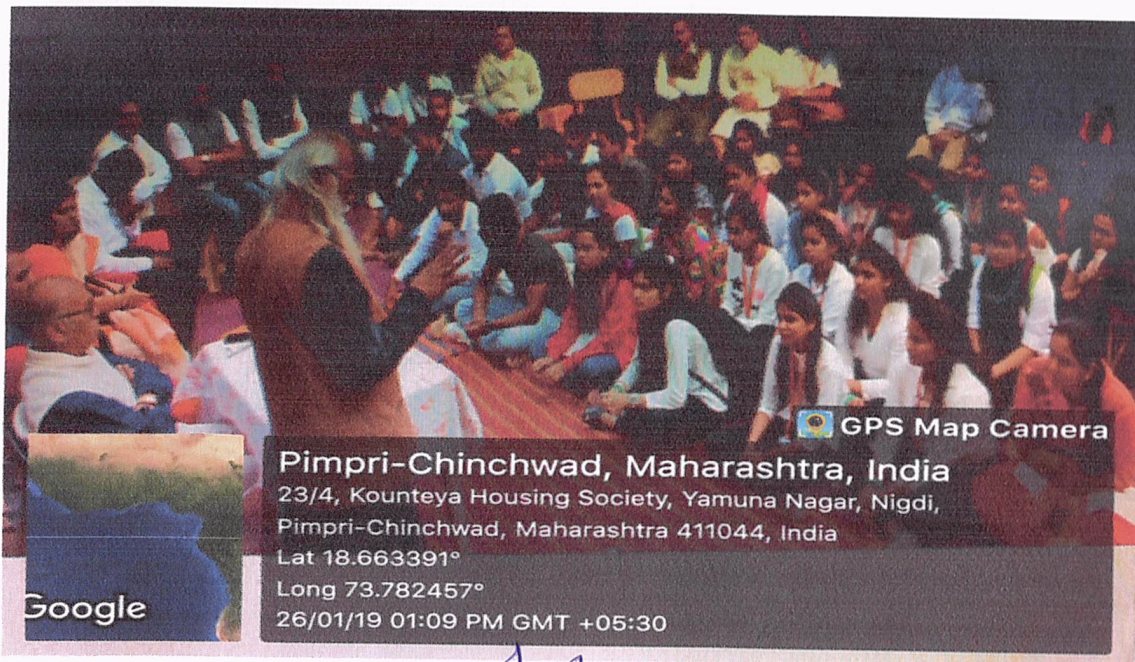

Academic Year 2018-19

Ek Muth Dhanya dated.26/01/2019

P. E. Society's
Principal

P. E. Society's
Modern College of Commerce
and Computer Studies,
Nigdi, Pune - 411 044