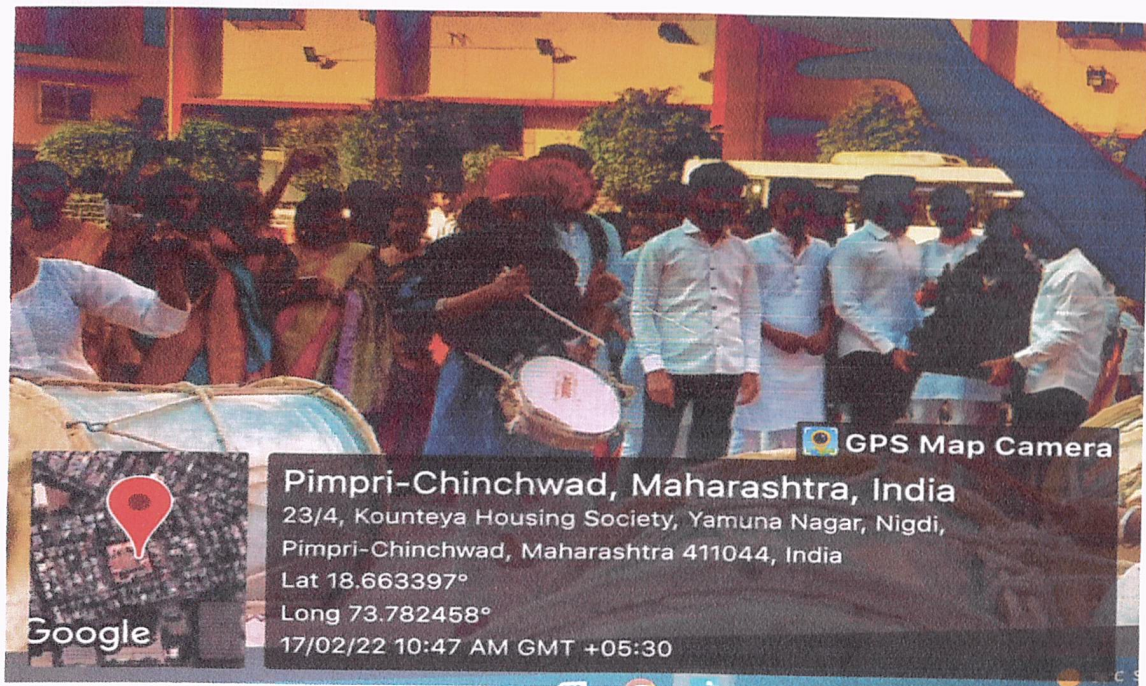

Academic Year 2021-22

Savitribai Phule Jayanti dated. 03/01/2022

Principal
P. E. Society's
Modern College of Commerce
and Computer Studies,
Nigdi, Pune - 411 044

Academic Year 2021-22

Shiv Jayanti Celebration Dt.17/02/2022