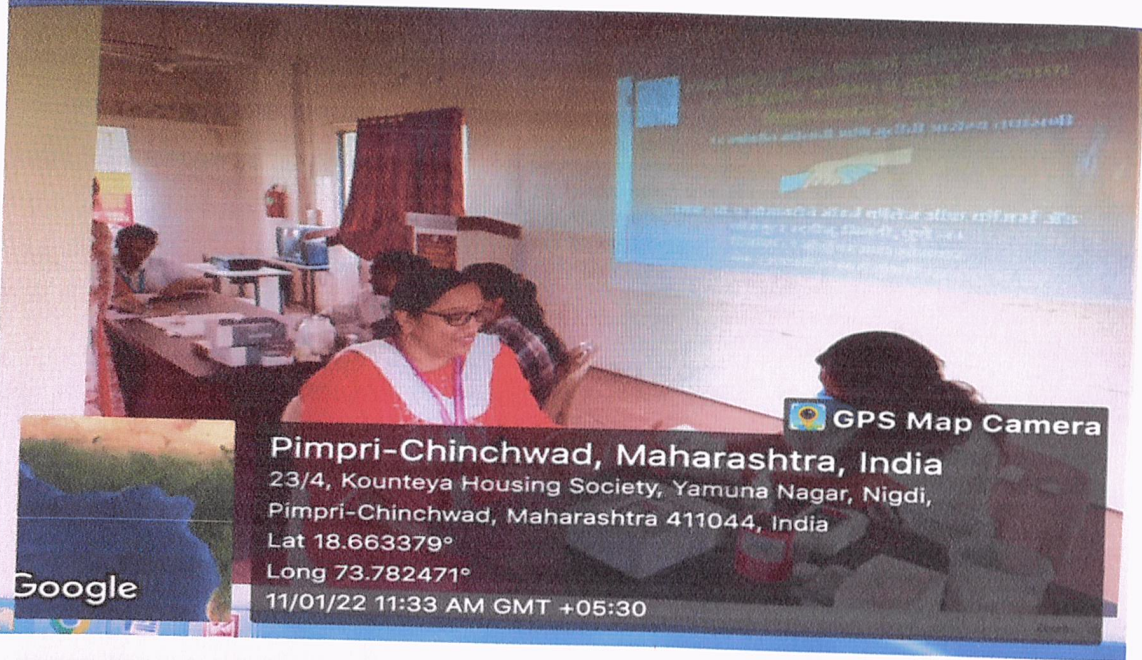

Academic Year 2021-22

Health Check up Camp dated.11/01/2022

Principal
P. E. Society's
Modern College of Commerce
and Computer Studies,
Nigdi, Pune - 411 044

Academic Year 2021-22

Competitive exam Guidance & Inuaguration