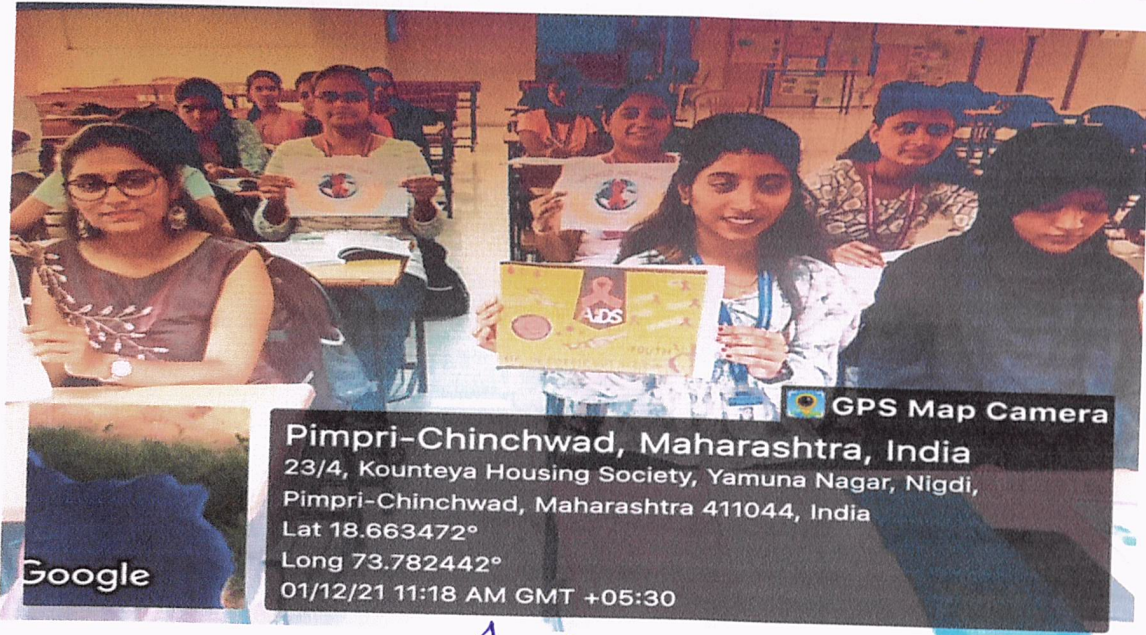

Academic Year 2020-21

Aids Awareness Program dated. 1/12/2021

Principal
P. E. Society's
Modern College of Commerce
and Computer Studies,
Nigdi, Pune - 411 044