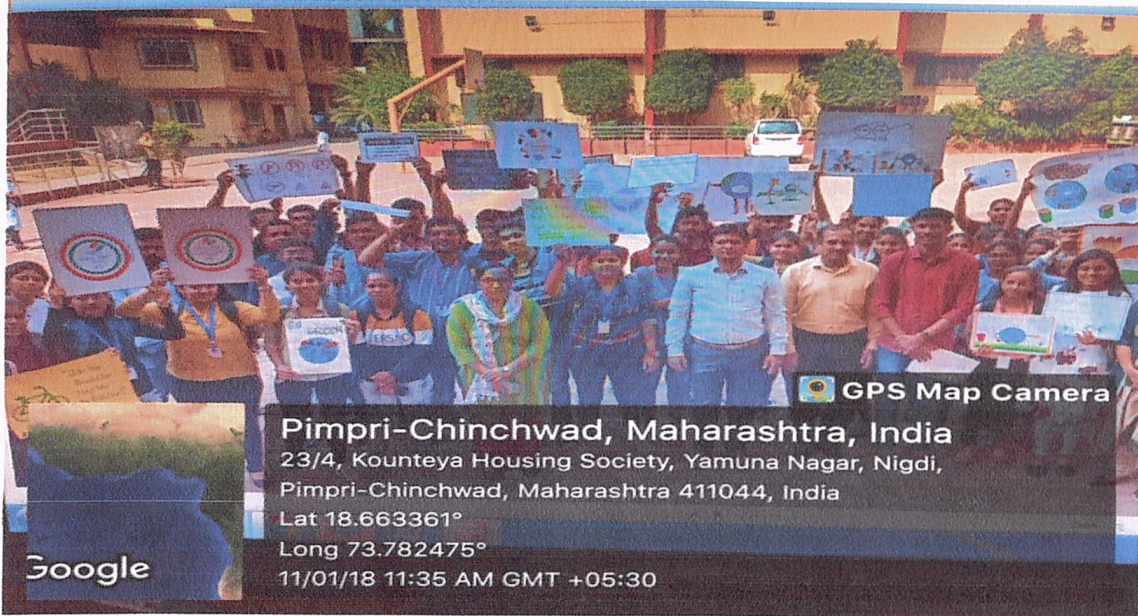

Independence Day Photos

Principal
P. E. Society's
Modern College of Commerce
and Computer Studies,
Nigdi, Pune - 411 044

Academic Year 2017-18

Sardar Vallabhbhai Patel Jayanti (Rashtriy Ekta Divas)

dated: 31/10/2017

Academic Year 2017-18

Shivjayanti dated.28/02/2018

Principal
P. E. Society's
Modern College of Commerce
and Computer Studies,
Nigdi, Pune - 411 044

Academic Year 2017-18

Traffic awareness Program dated.11/01/2018