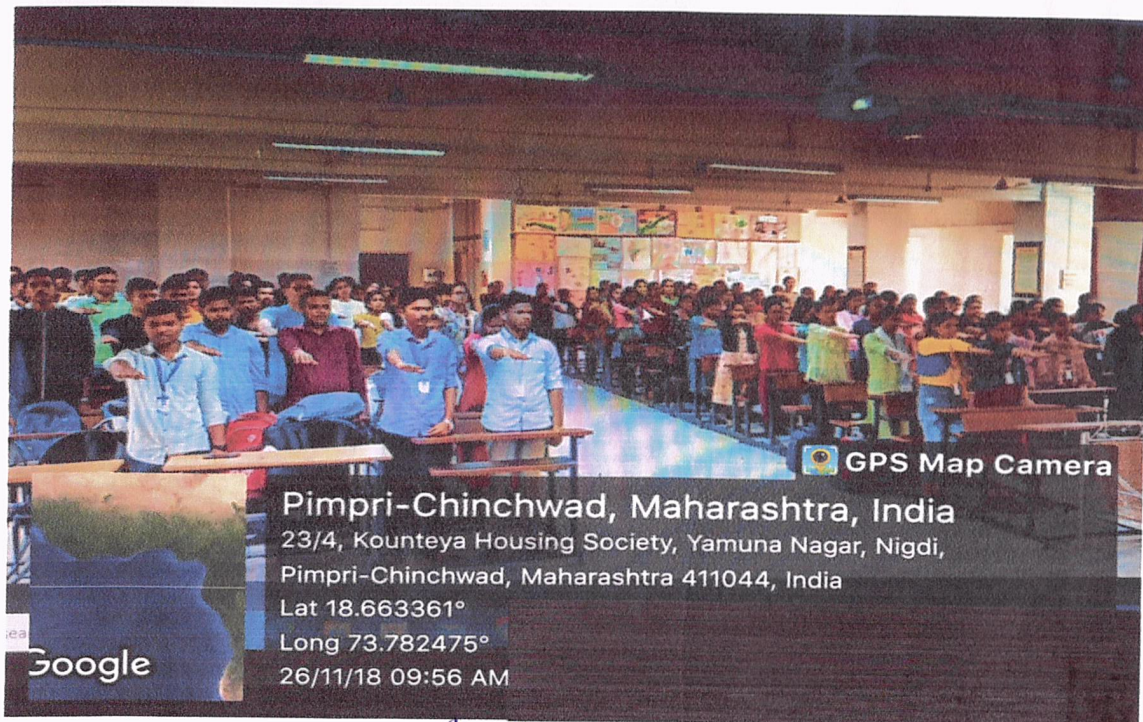

Academic Year 2018-19

Swachh Bharat Abhiyan Dated: 3/10/2018

Principal
P. E. Society's
Modern College of Commerce
and Computer Studies,
Nigdi, Pune - 411 044

Principal

P. E. Society's
Modern College of Commerce
and Computer Studies,
Nigdi, Pune - 411 044

Academic year 2018-19 17/10/2018
Dental Check up Camp dated. 17/10/2018

Principal
P. E. Society's
Modern College of Commerce
and Computer Studies,
Nigdi, Pune - 411 044

Academic Year 2018-19

Constitution Day celebration dated .26/11/2018