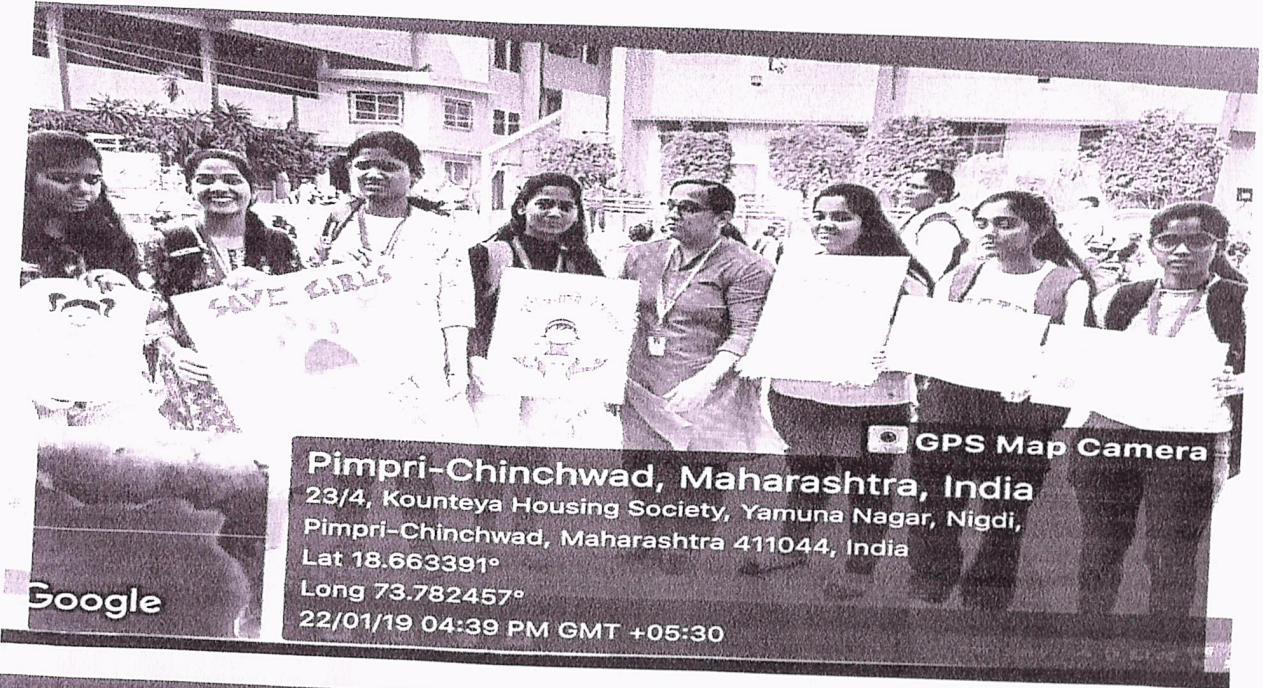

Academic Year 2019-20

Save Girls Child (Poster making & awareness Rally)

Dated: 22/01/2019

GPS Map Camera
Pimpri-Chinchwad, Maharashtra, India
23/4, Kounteya Housing Society, Yamuna Nagar, Nigdi,
Pimpri-Chinchwad, Maharashtra 411044, India
Lat 18.663391°
Long 73.782457°
22/01/19 04:39 PM GMT +05:30

Google