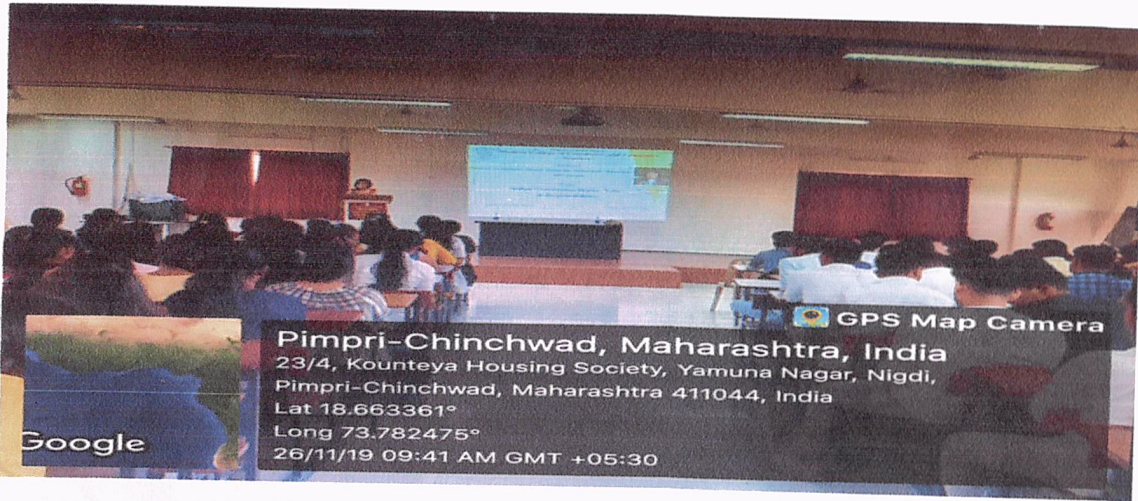

Academic Year 2021-22

Mazi Smart Metro visit dated. 20/11/2021

Principal
P. E. Society's
Modern College of Commerce
and Computer Studies,
Nigdi, Pune - 411 044

Academic Year 2019-20

Constitution Day celebration dated.26/11/2019