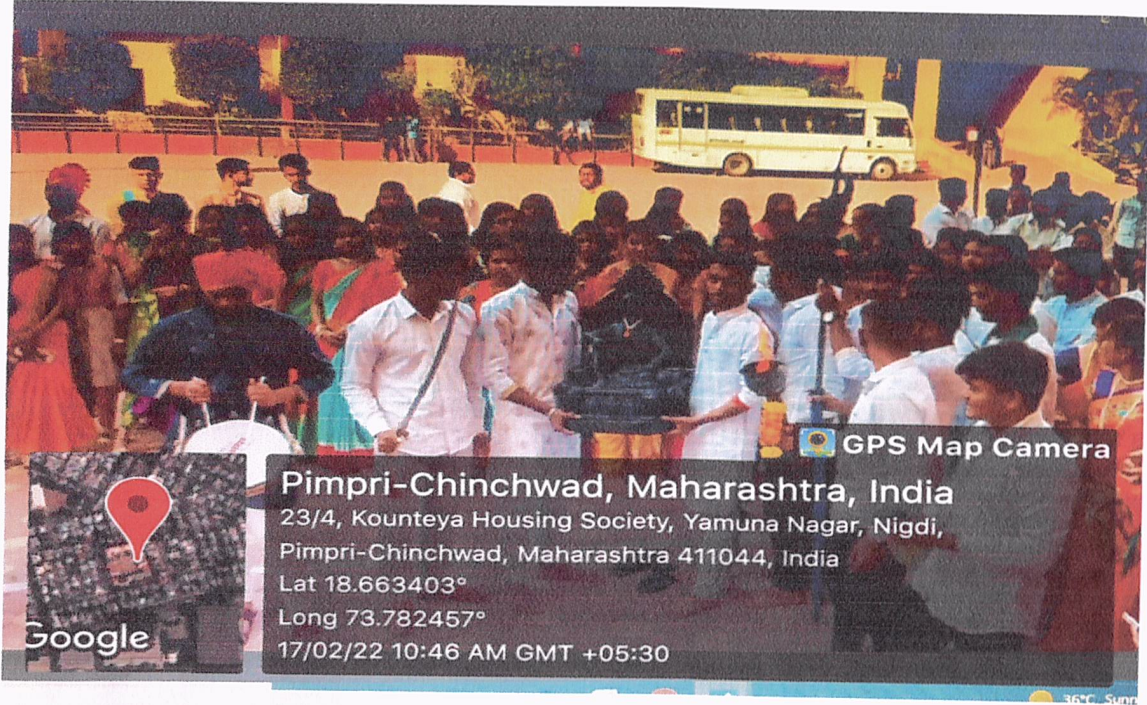

Academic Year 2021-22

Shiv Jayanti Celebration Dt.17/02/2022

[Signature]
Principal

P. E. Society's
Modern College of Commerce
and Computer Studies,
Nigdi, Pune - 411 044